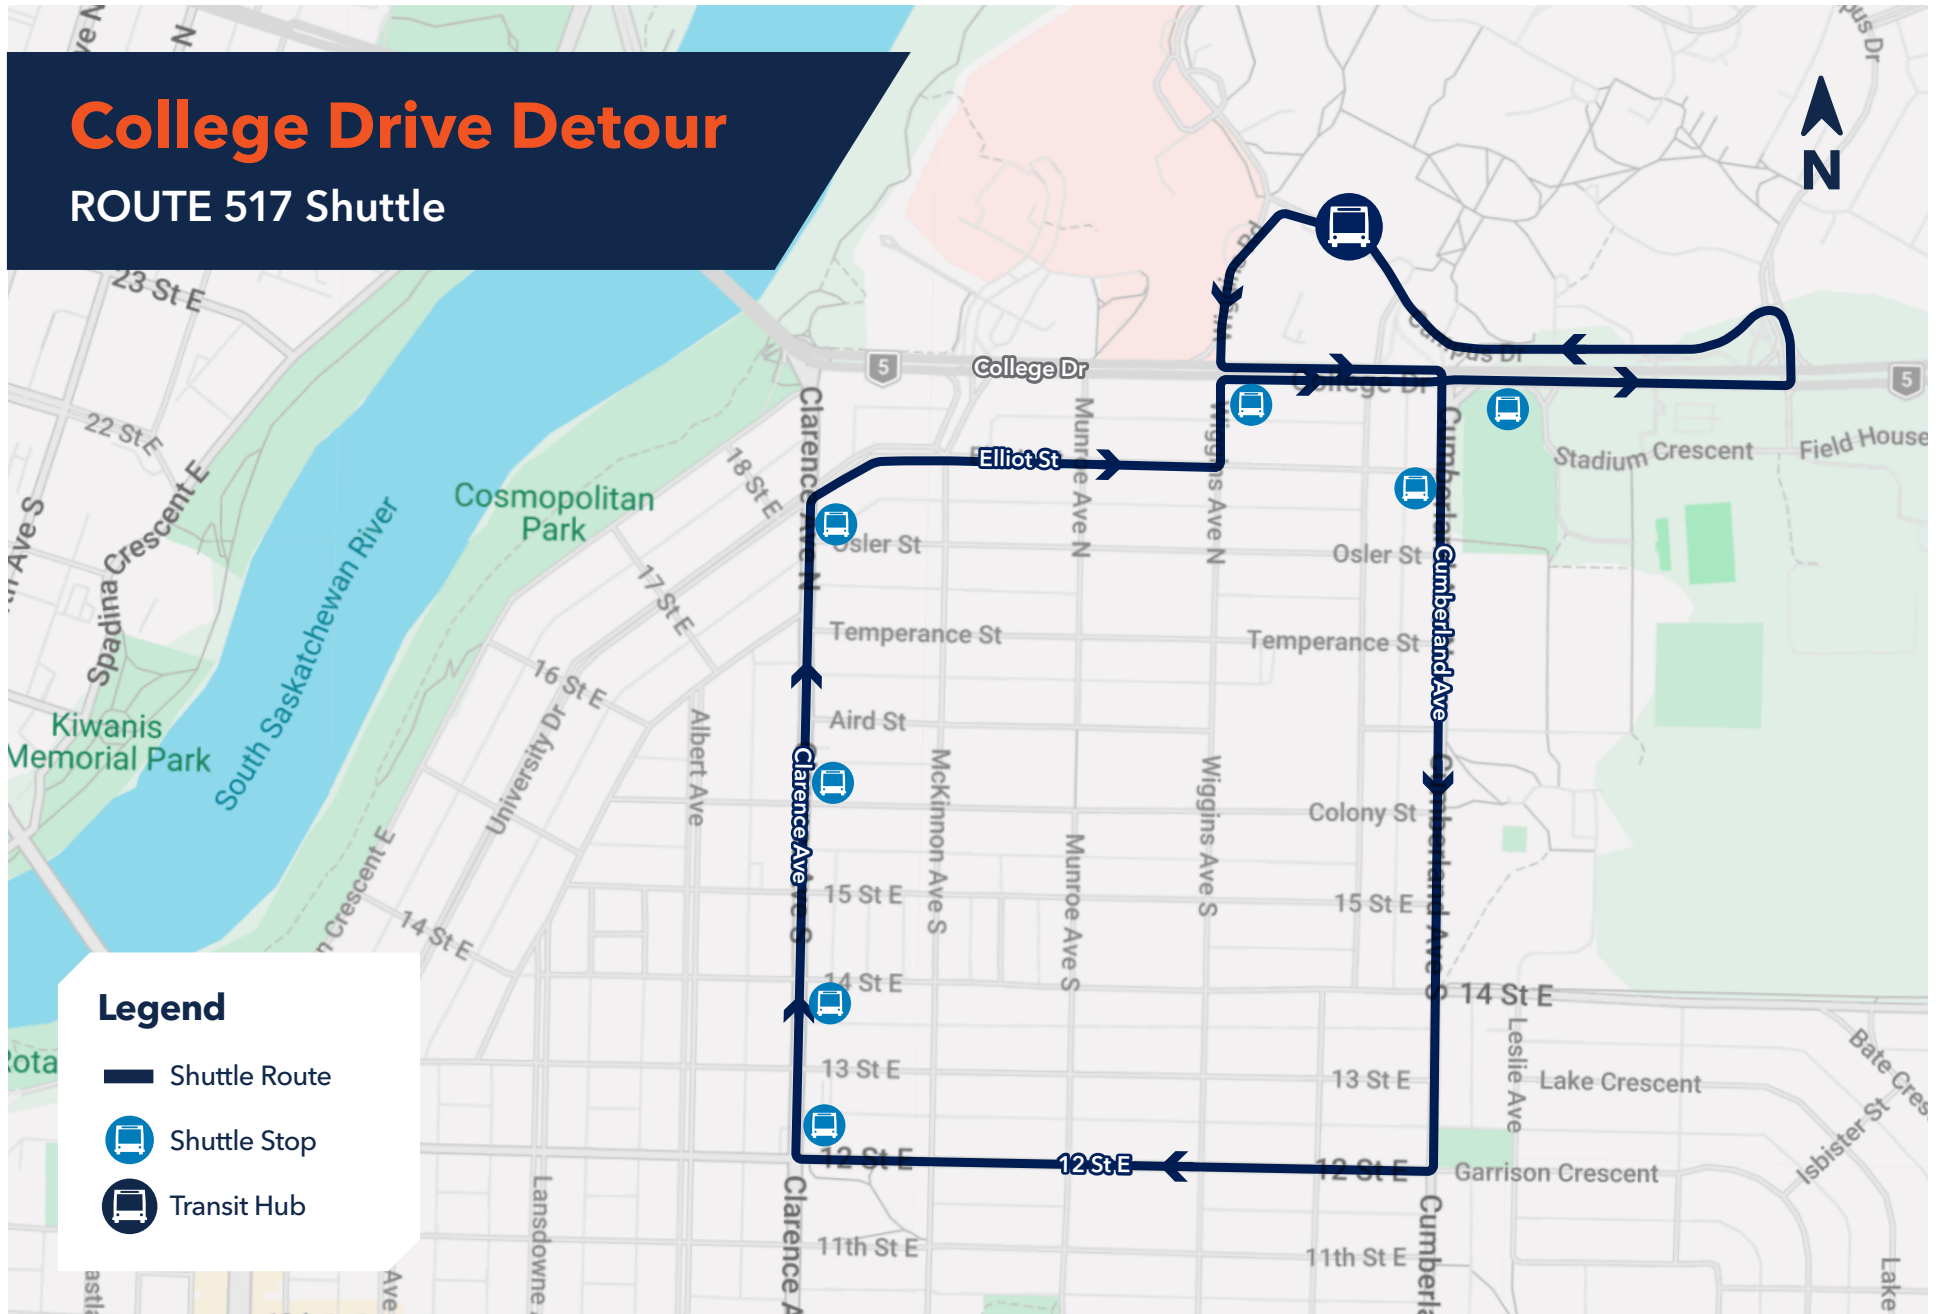

College Drive Detour

ROUTE 517 Shuttle

517

University / Clarence Ave Shuttle

Effective
Late April, 2026

Weekdays			
Clarence Avenue		University	
University - Place Riel (Depart)	Clarence Ave & 12th St (Arrive)	Clarence Ave & 12th St (Depart)	University - Place Riel (Arrive)
		6:04	6:14
6:22	6:30	6:34	6:44
6:52	7:00	7:04	7:14
7:22	7:30	7:34	7:44
7:52	8:00	8:04	8:14
8:22	8:30	8:34	8:44
and every 30 minutes until			
17:52	18:00	18:04	18:14
18:22	18:30	18:34	18:44

Saturdays			
Clarence Avenue		University	
University - Place Riel (Depart)	Clarence Ave & 12th St (Arrive)	Clarence Ave & 12th St (Depart)	University - Place Riel (Arrive)
		6:04	6:14
6:22	6:30	6:34	6:44
6:52	7:00	7:04	7:14
7:22	7:30	7:34	7:44
7:52	8:00	8:04	8:14
8:22	8:30	8:34	8:44
and every 30 minutes until			
17:52	18:00	18:04	18:14
18:22	18:30	18:34	18:44

Sundays			
Clarence Avenue		University	
University - Place Riel (Depart)	Clarence Ave & 12th St (Arrive)	Clarence Ave & 12th St (Depart)	University - Place Riel (Arrive)
		8:04	8:14
8:22	8:30	8:34	8:44
8:52	9:00	9:04	9:14
9:22	9:30	9:34	9:44
9:52	10:00	10:04	10:14
10:22	10:30	10:34	10:44
and every 30 minutes until			
17:52	18:00	18:04	18:14
18:22	18:30	18:34	18:44