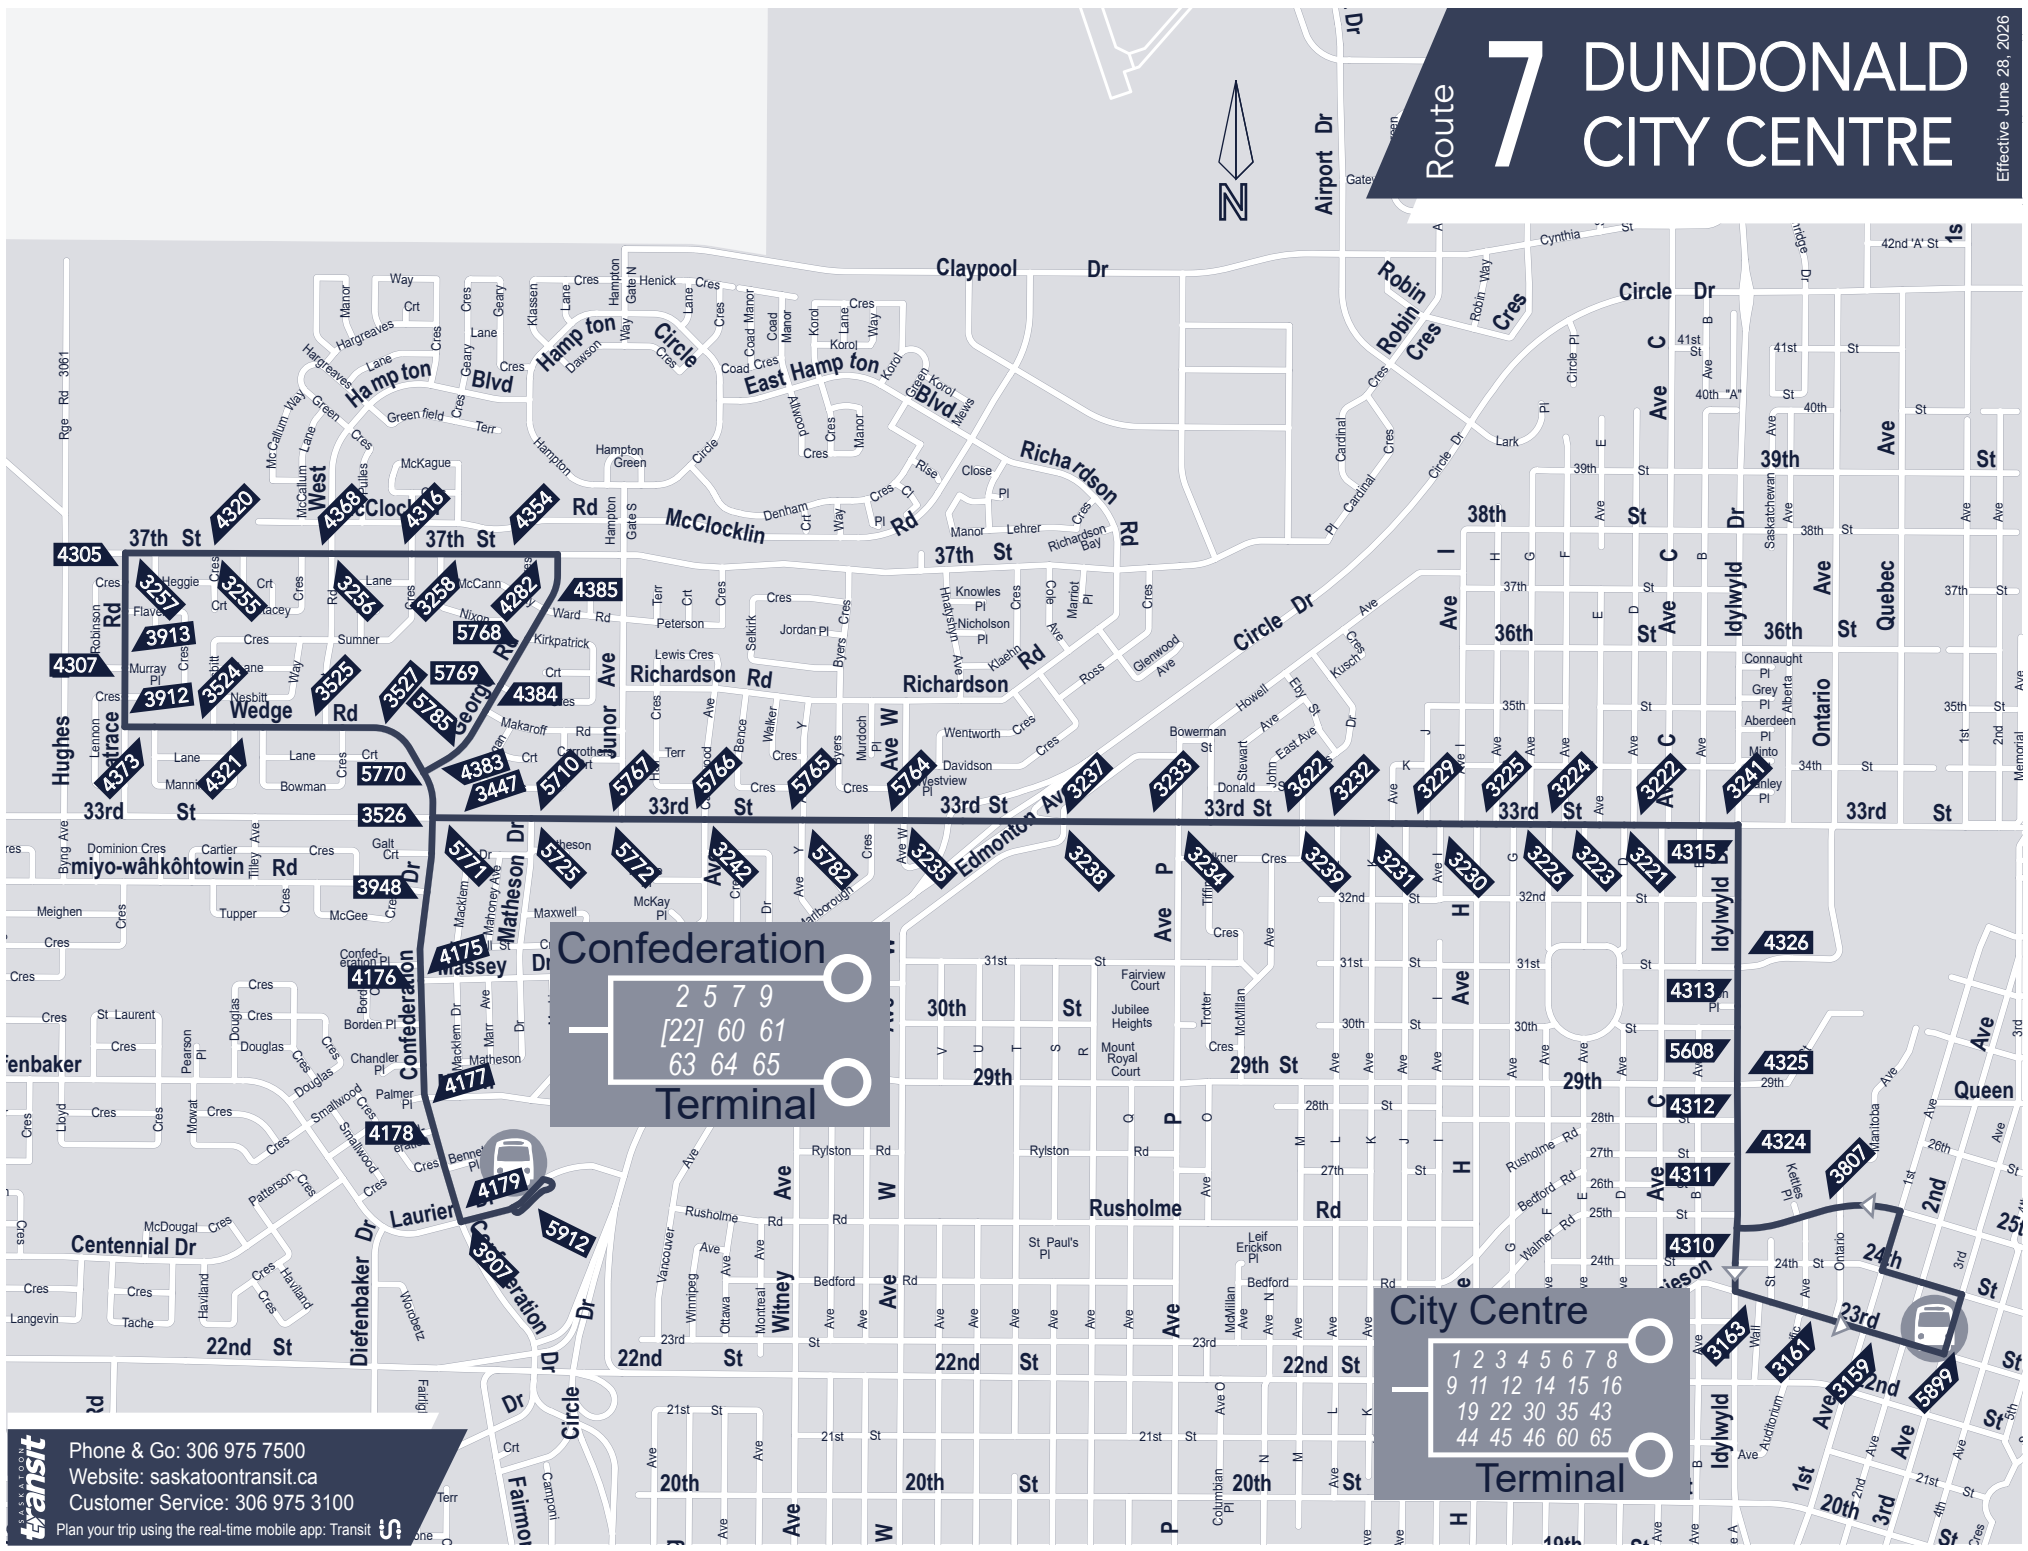

Route

# 7 DUNDONALD CITY CENTRE

Effective June 28, 2026

**Confederation**

2 5 7 9  
[22] 60 61  
63 64 65

**Terminal**

**City Centre**

1 2 3 4 5 6 7 8  
9 11 12 14 15 16  
19 22 30 35 43  
44 45 46 60 65

**Terminal**

## Sundays

Dundonald				City Centre				
City Centre	33rd St & Avenue D	33rd St & West Portal Church	Snowberry Downs	Confederation Terminal Depart	Dundonald School	33rd St & Confederation Dr	33rd St & Avenue D	City Centre
				8:52 AM	8:56 AM	9:09 AM	9:19 AM	9:29 AM
9:16 AM	9:28 AM	9:34 AM	9:47 AM	9:52 AM	9:56 AM	10:09 AM	10:19 AM	10:29 AM
10:16 AM	10:28 AM	10:34 AM	10:47 AM	10:52 AM	10:56 AM	11:09 AM	11:19 AM	11:29 AM
11:16 AM	11:28 AM	11:34 AM	11:47 AM	11:52 AM	11:56 AM	12:09 PM	12:19 PM	12:29 PM
12:16 PM	12:28 PM	12:34 PM	12:47 PM	12:52 PM	12:56 PM	1:09 PM	1:19 PM	1:29 PM
1:16 PM	1:28 PM	1:34 PM	1:47 PM	1:52 PM	1:56 PM	2:09 PM	2:19 PM	2:29 PM
2:16 PM	2:28 PM	2:34 PM	2:47 PM	2:52 PM	2:56 PM	3:09 PM	3:19 PM	3:29 PM
3:16 PM	3:28 PM	3:34 PM	3:47 PM	3:52 PM	3:56 PM	4:09 PM	4:19 PM	4:29 PM
4:16 PM	4:28 PM	4:34 PM	4:47 PM	4:52 PM	4:56 PM	5:09 PM	5:19 PM	5:29 PM
5:16 PM	5:28 PM	5:34 PM	5:47 PM	5:52 PM	5:56 PM	6:09 PM	6:19 PM	6:29 PM
6:16 PM	6:28 PM	6:34 PM	6:47 PM	6:52 PM	6:56 PM	7:09 PM	7:19 PM	7:29 PM
7:16 PM	7:28 PM	7:34 PM	7:47 PM	7:52 PM	7:56 PM	8:09 PM	8:19 PM	8:29 PM
8:16 PM	8:25 PM	8:32 PM	8:40 PM	8:45 PM	8:48 PM	8:58 PM	9:05 PM	9:14 PM
9:17 PM	9:24 PM	9:28 PM	9:35 PM	9:39 PM				