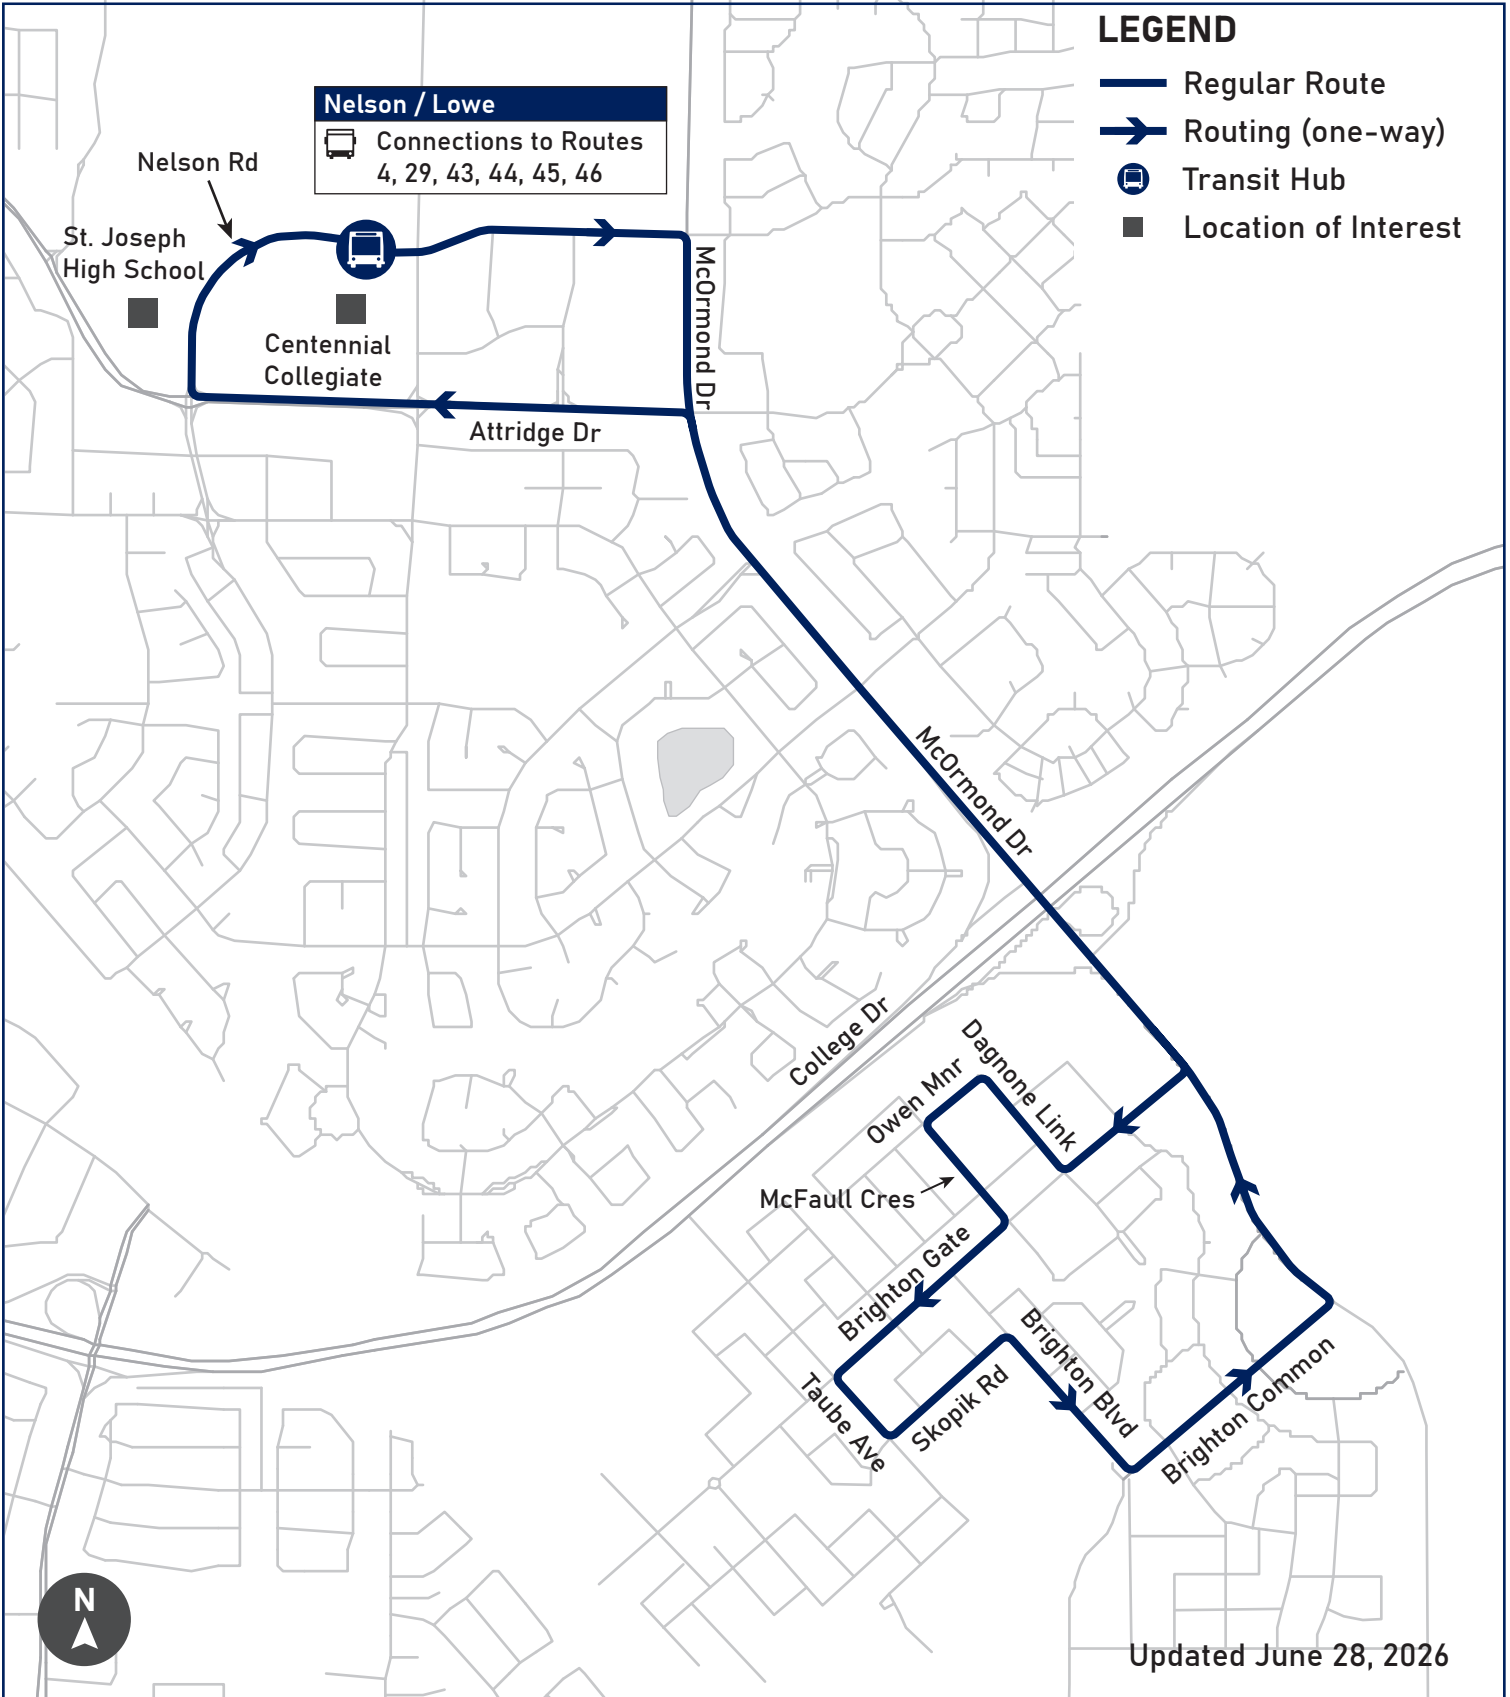

Effective June 28, 2026: Route 529 provides extra service and operates only during the high school year.

529**Brighton**Effective June 28,
2026

Effective June 28, 2026: Route 529 provides extra service and operates only during the high school year.

Weekdays**Route 529**

Nelson/ Attridge (Depart)	Brighton Gate/ Secord Way	Brighton Gate/ McFaul Cres	Nelson/ Attridge (arrive)
		7:26 AM	7:44 AM
7:46 AM	8:00 AM	8:06 AM	8:24 AM
8:26 AM	8:40 AM	8:46 AM	9:04 AM
9:06 AM	9:20 AM	9:26 AM	9:44 AM
2:26 PM	2:40 PM	2:46 PM	3:04 PM
3:06 PM	3:20 PM	3:26 PM	3:44 PM
3:46 PM	4:00 PM	4:06 PM	4:24 PM
4:26 PM	4:40 PM	4:46 PM	5:04 PM
5:06 PM	5:20 PM	5:26 PM	5:44 PM