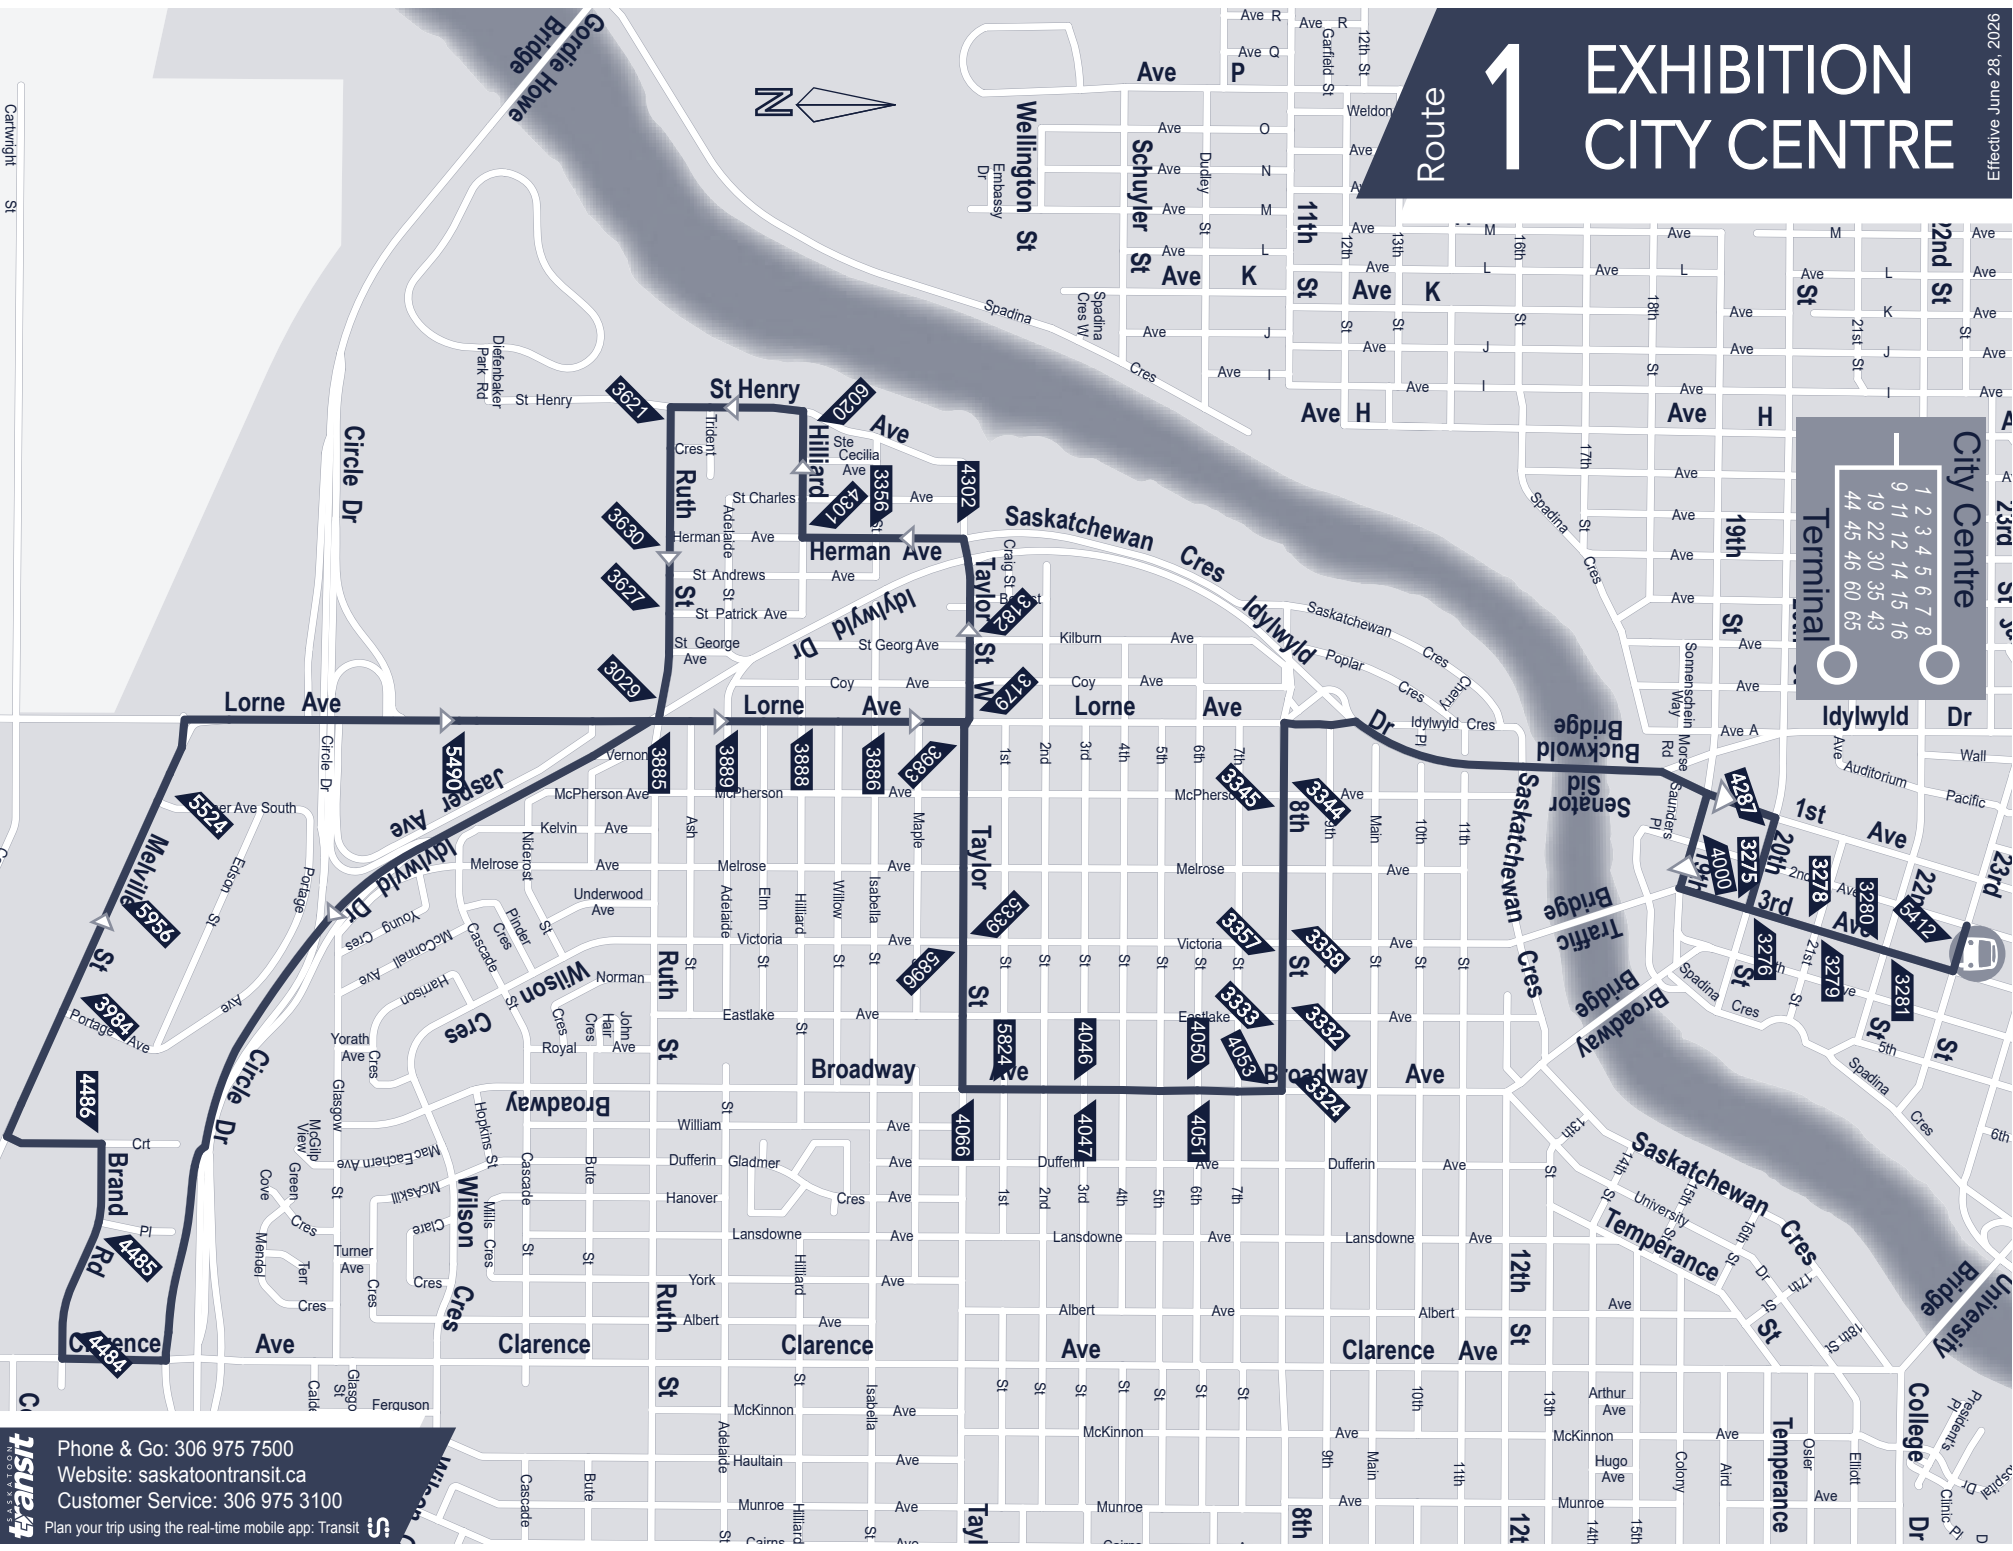

Route 1 EXHIBITION CITY CENTRE

City Centre Terminal

1	2	3	4	5	6	7	8
9	11	12	14	15	16		
19	22	30	35	43			
44	45	46	60	65			

saskatoon TRANSIT

Phone & Go: 306 975 7500
Website: saskatoontransit.ca
Customer Service: 306 975 3100

Plan your trip using the real-time mobile app: Transit