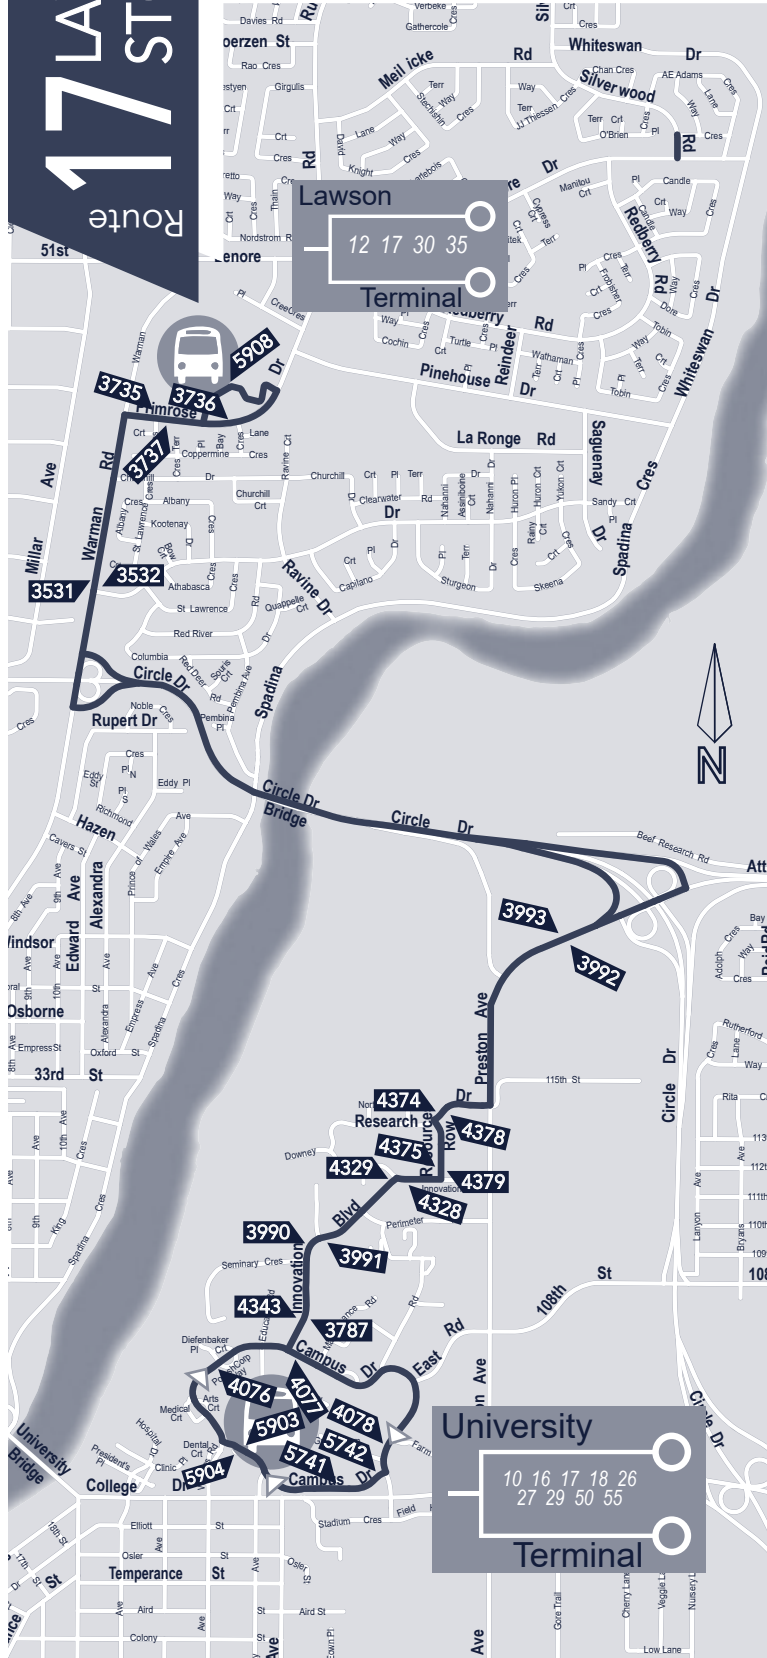

17 LAWSON STONEBRIDGE

Effective May 31, 2026

NORTH

SOUTH

Phone & Go: 306 975 7500
Website: saskatoontransit.ca
Customer Service: 306 975 3100
Plan your trip using the real-time mobile app: Transit U!