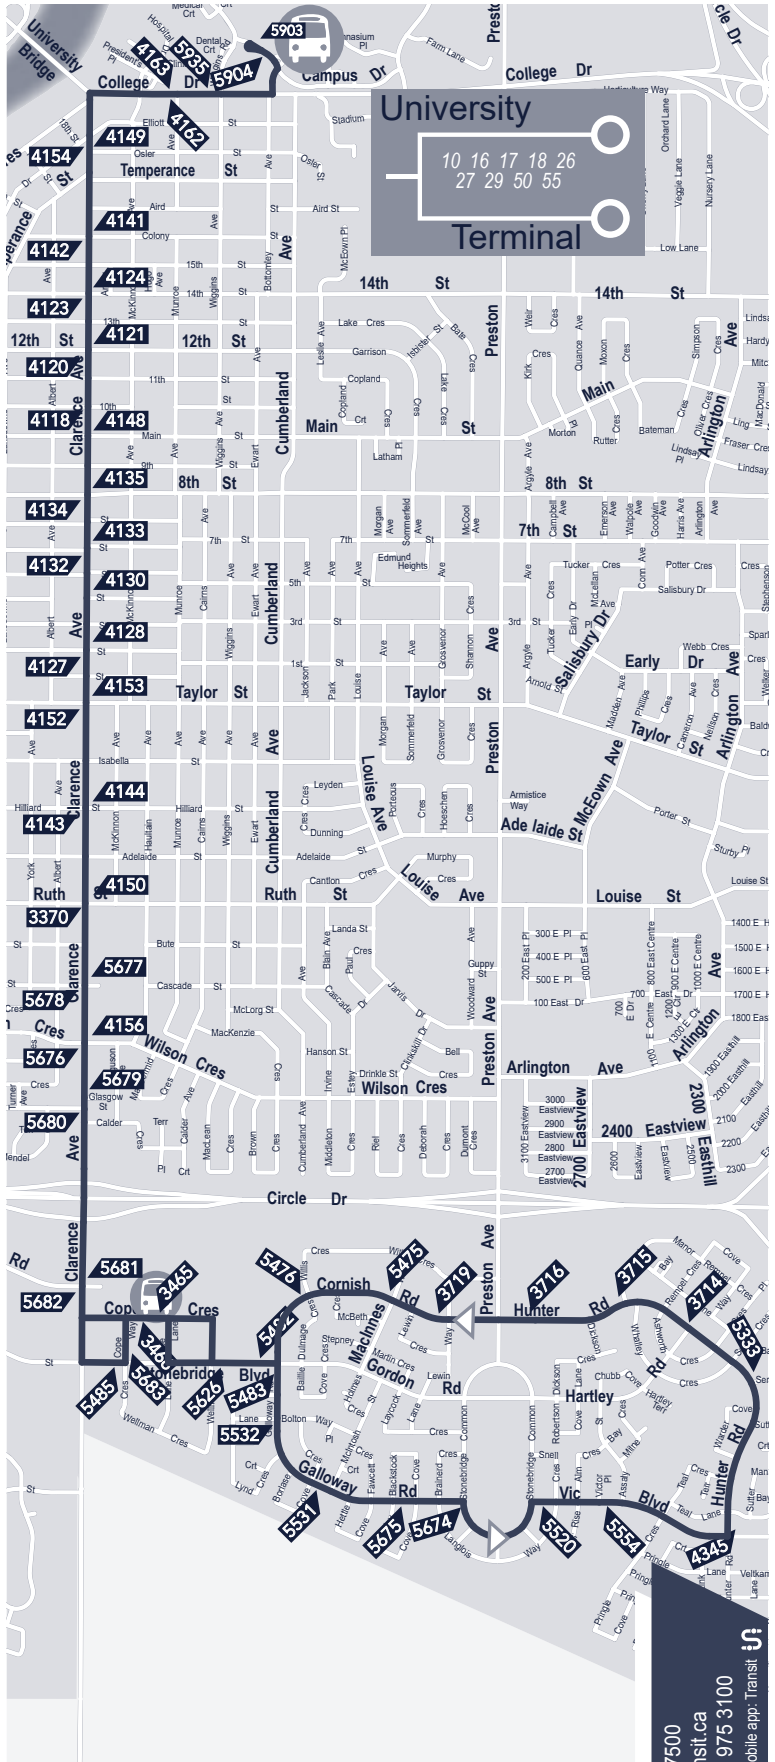

17 LAWSON STONEBRIDGE

Effective May 31, 2026

NORTH

SOUTH

Phone & Go: 306 975 7500
Website: saskatoontransit.ca
Customer Service: 306 975 3100
Plan your trip using the real-time mobile app: Transit U!