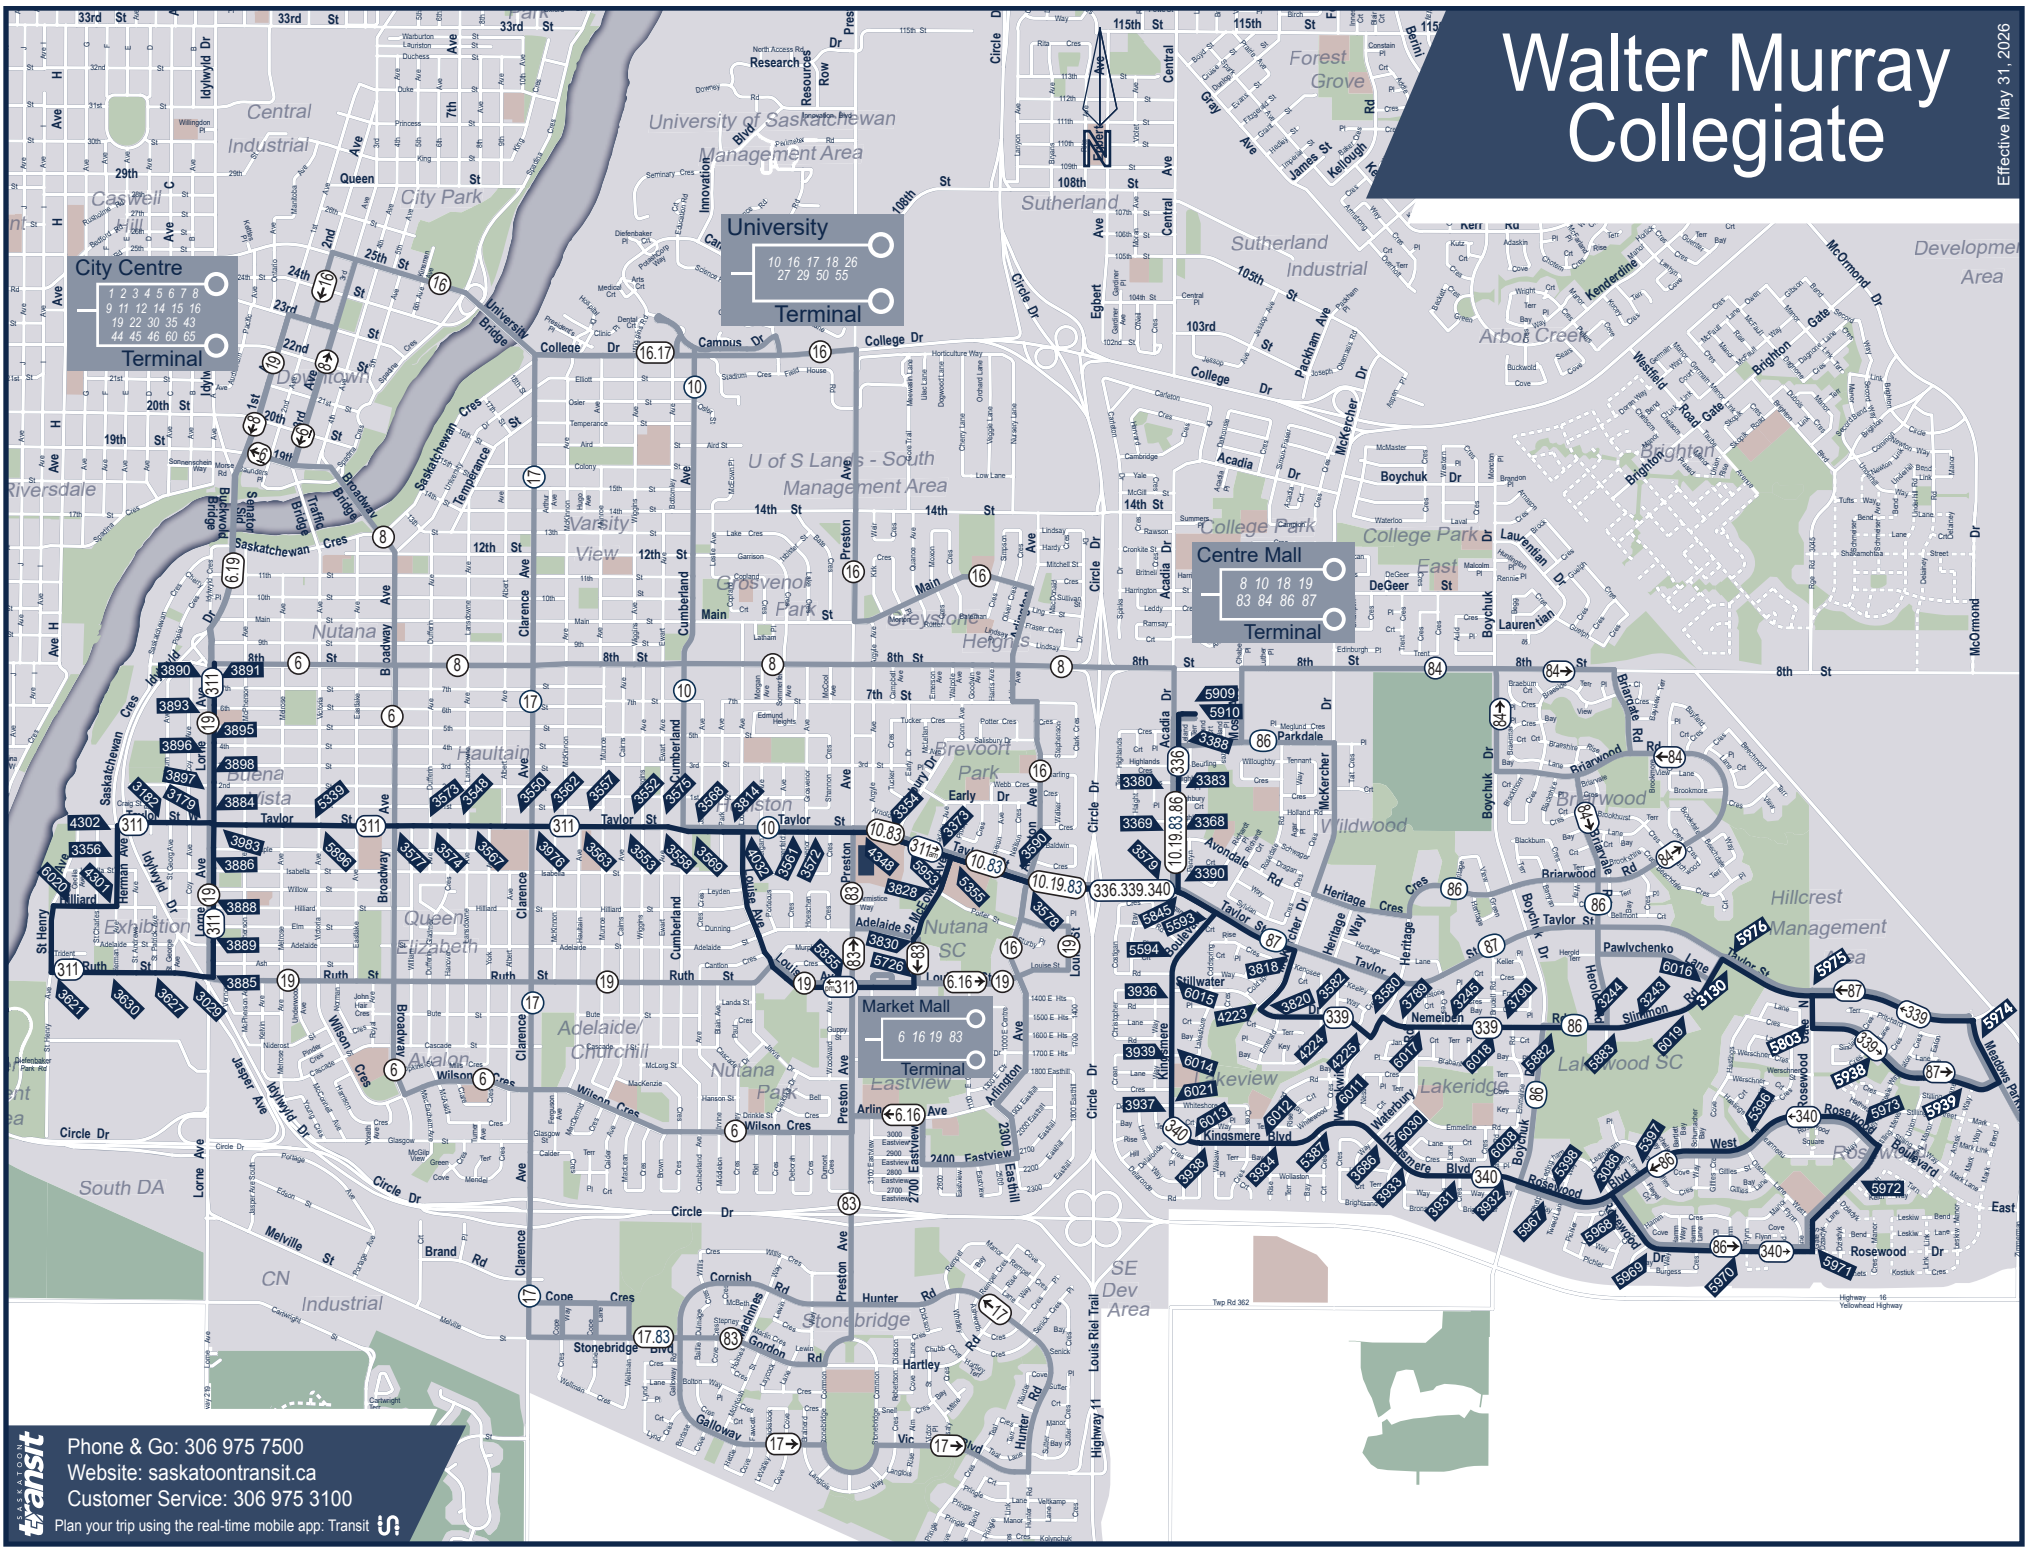

Walter Murray Collegiate

Effective May 31, 2026

City Centre Terminal
 1 2 3 4 5 6 7 8
 9 11 12 14 15 16
 19 22 30 35 43
 44 45 46 60 65

University Terminal
 10 16 17 18 26
 27 29 50 55

Centre Mall Terminal
 8 10 18 19
 83 84 86 87

Walter Murray Collegiate Institute AM

Route # 311 AM Exhibition	Lorne & 8th 8:02 AM	Ruth & St Henry 8:09 AM	Taylor & Broadway 8:16 AM	Taylor & Jackson 8:20 AM	Walter Murray 8:22 AM
Route # 336 AM Centre Mall	Centre Mall 8:35 AM		Taylor & Acadia 8:37 AM		Walter Murray 8:42 AM
Route # 339 AM Stillwater / Meadows	Meadows & Rosewood Gate N 7:59 AM	Slimmon & Pawlychenko 8:07 AM	Nemeiben & Emmeline 8:10 AM	Taylor & Acadia 8:16 AM	Taylor & Salisbury 8:20 AM
Route # 340 AM Kingsmere / Rosewood	Rosewood & Phelps 7:52 AM	Rosewood & Greyeyes-Steele 7:58 AM	Rosewood & Ledingham 8:04 AM	Kingsmere & Stillwater 8:12 AM	Taylor & Salisbury 8:20 AM

From
Eastview & Nutana

Take Route 6 or 19 to Market Mall Terminal

Route 10 University	Centre Mall 7:36, 7:58, 8:20		Taylor & Acadia 7:38, 8:00, 8:22		Taylor & Preston 7:42, 8:04, 8:26
Route 10 Centre Mall	Place Riel 7:36, 7:58, 8:20		Cumberland & 8th 7:44, 8:06, 8:28		Walter Murray 7:48, 8:10, 8:32
Route 83 Centre Mall	Cope Terminus 7:24, 7:52, 8:20		Preston & Arlington 7:32, 8:00, 8:28		Walter Murray 7:38, 8:06, 8:34
Route 83 Stonebridge	Centre Mall 7:28, 7:56, 8:24		Taylor & Acadia 7:30, 7:58, 8:26		Preston & Taylor 7:33, 8:01, 8:29

To
Eastview & Nutana

Take Route 6 or 19 from Market Mall Terminal

Route 10 Centre Mall	Taylor & Preston 3:08, 3:30, 3:52		Acadia & Taylor 3:11, 3:33, 3:55		Centre Mall Terminal 3:13, 3:36, 3:58
Route 10 University	Taylor & Preston 3:24, 3:46, 4:08		Cumberland & 7th 3:30, 3:52, 4:14		Place Riel 3:36, 3:58, 4:20
Route 83 Stonebridge	Preston & Taylor 3:29, 3:47, 3:57		Preston & Dumont 3:35, 3:53, 4:03		Cope Terminus 3:44, 4:02, 4:12
Route 83 Centre Mall	Taylor & Preston 3:06, 3:34, 4:02		Acadia & Taylor 3:09, 3:37, 4:05		Centre Mall Terminal 3:11, 3:39, 4:07