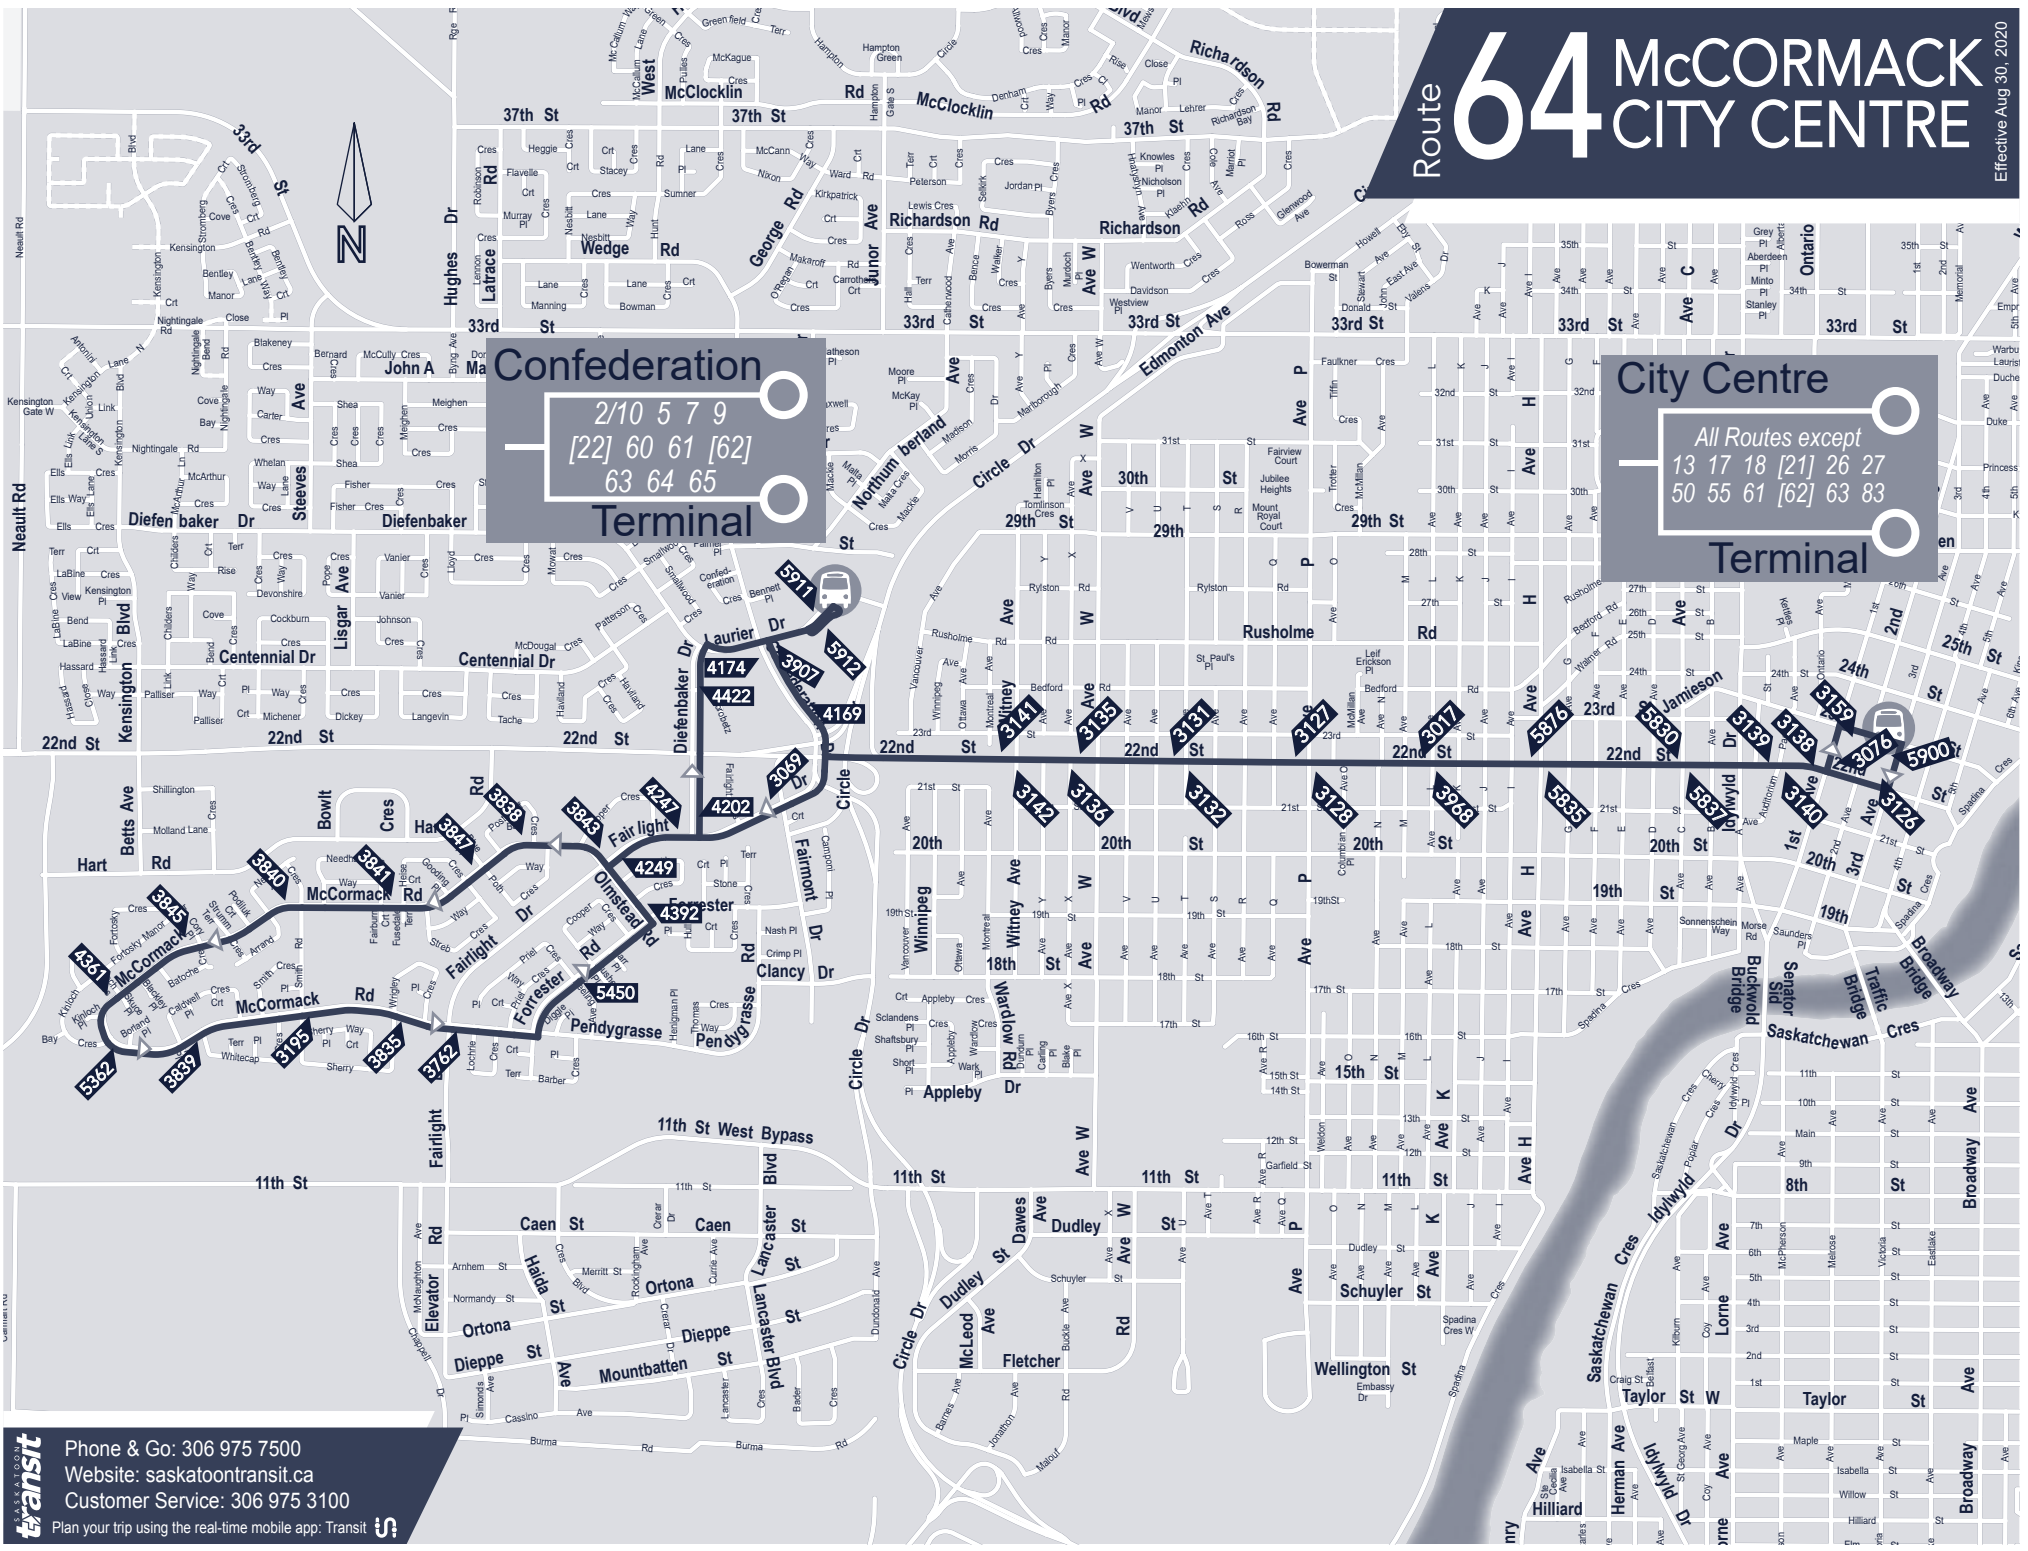

Route 64 McCORMACK CITY CENTRE

Effective Aug 30, 2020

Confederation Terminal
2/10 5 7 9
[22] 60 61 [62]
63 64 65

City Centre Terminal
All Routes except
13 17 18 [21] 26 27
50 55 61 [62] 63 83

saskatoon transit
Phone & Go: 306 975 7500
Website: saskatoontransit.ca
Customer Service: 306 975 3100
Plan your trip using the real-time mobile app: Transit U