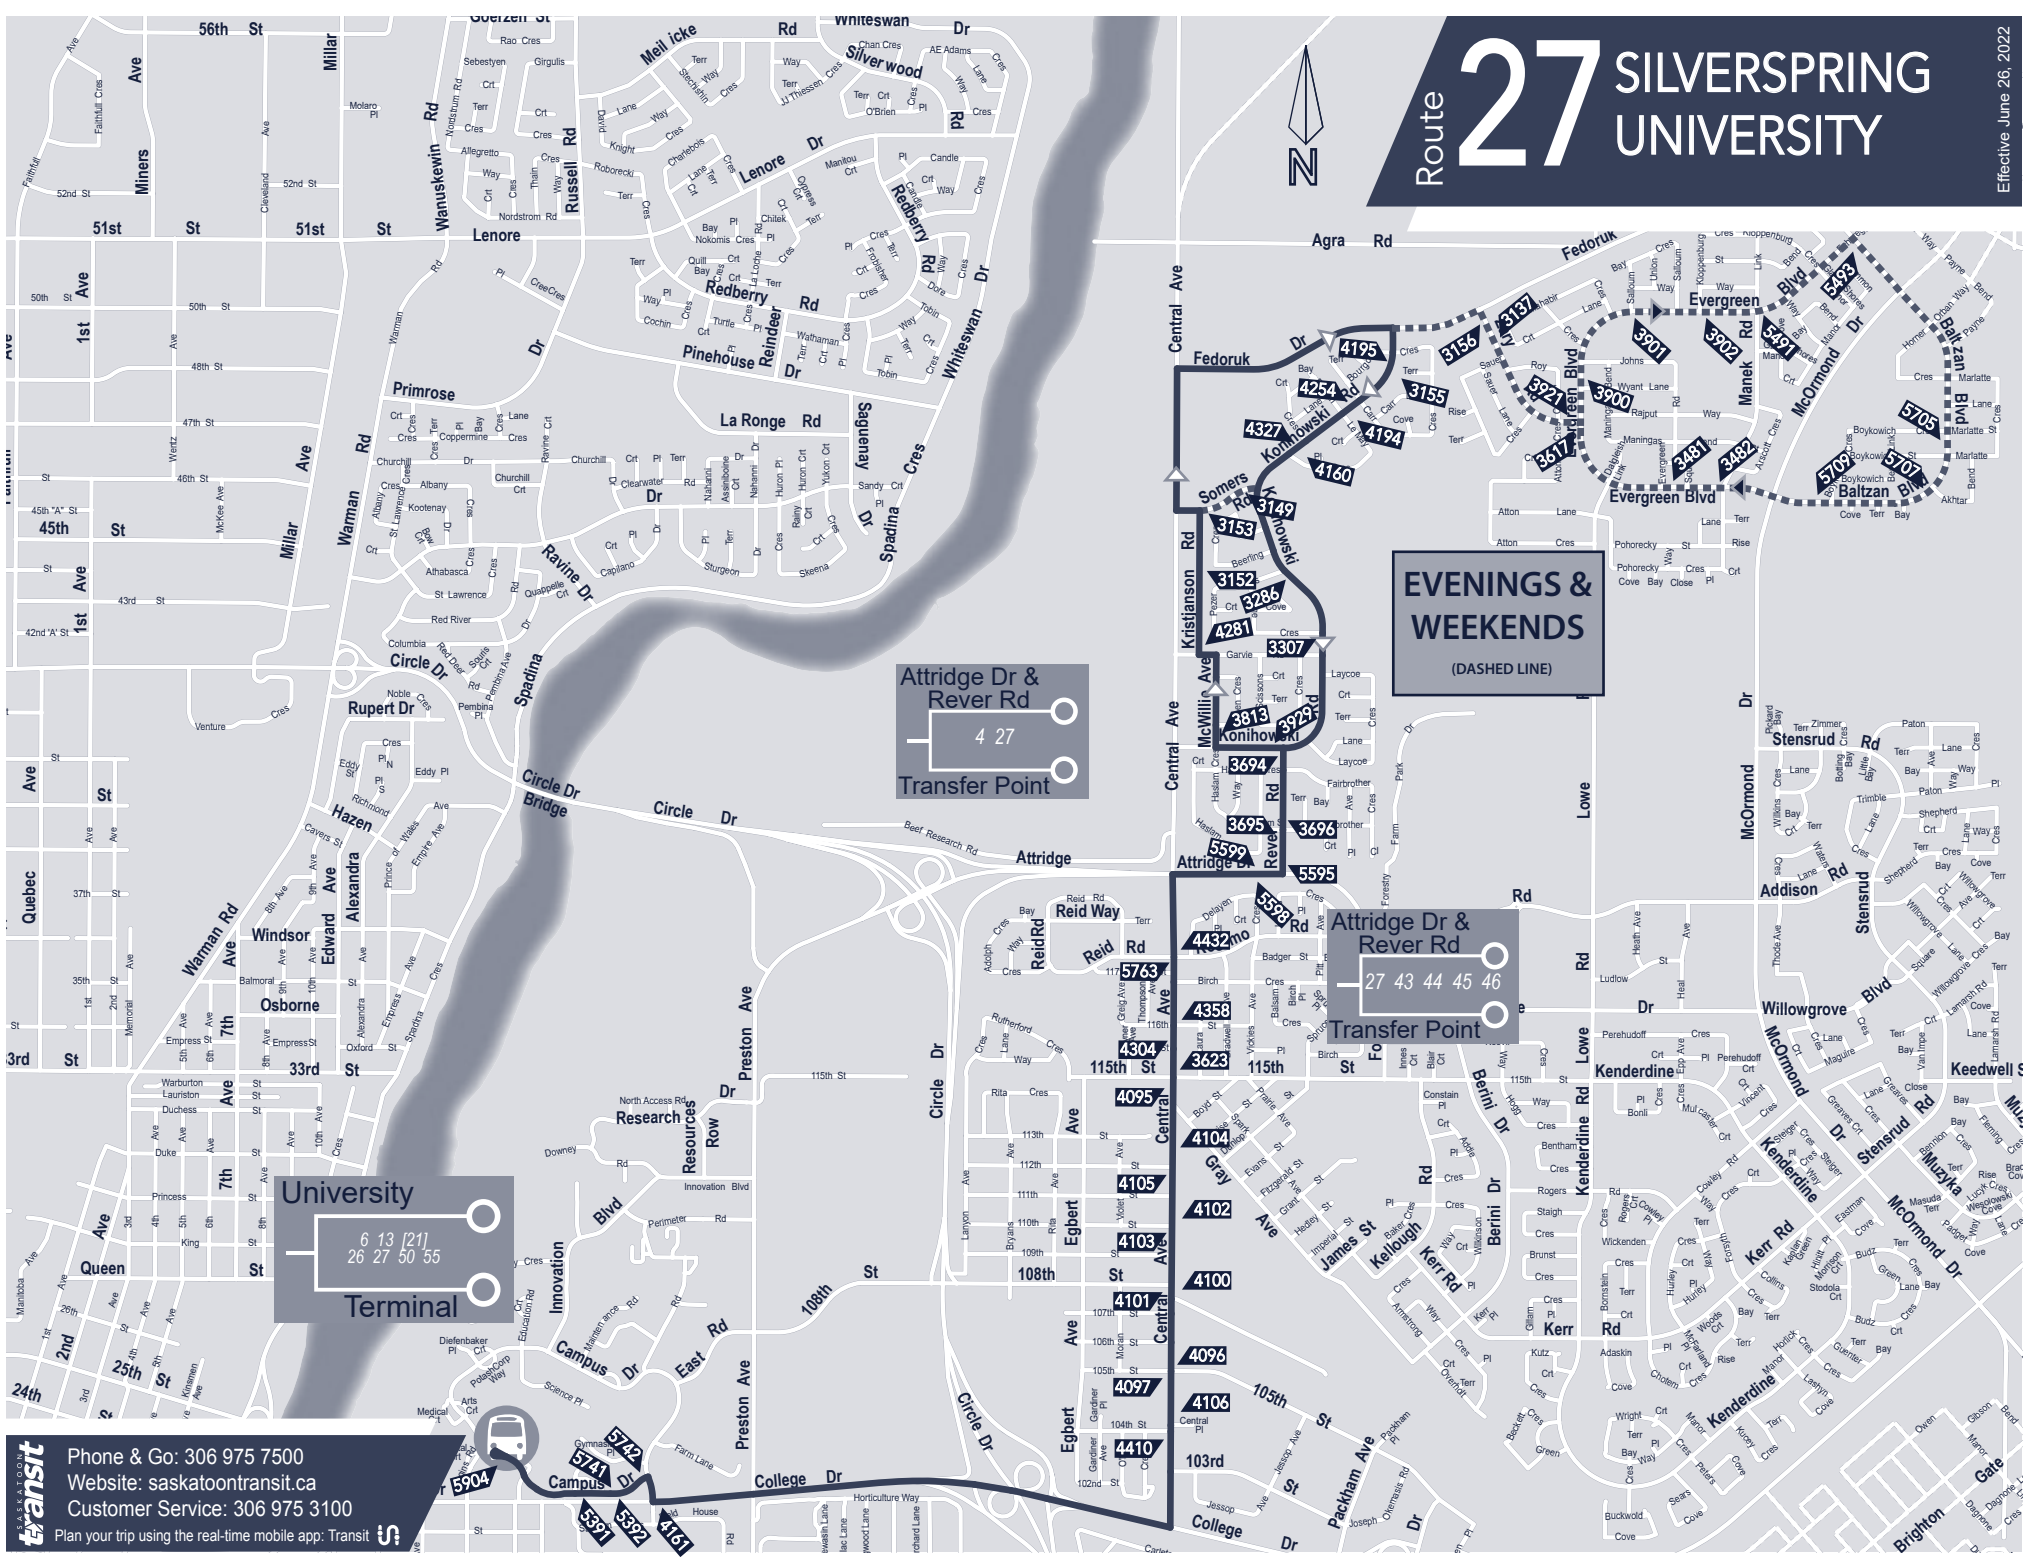

Route 27 SILVERSPRING UNIVERSITY

Effective June 26, 2022

Phone & Go: 306 975 7500
Website: saskatoontransit.ca
Customer Service: 306 975 3100
Plan your trip using the real-time mobile app: Transit