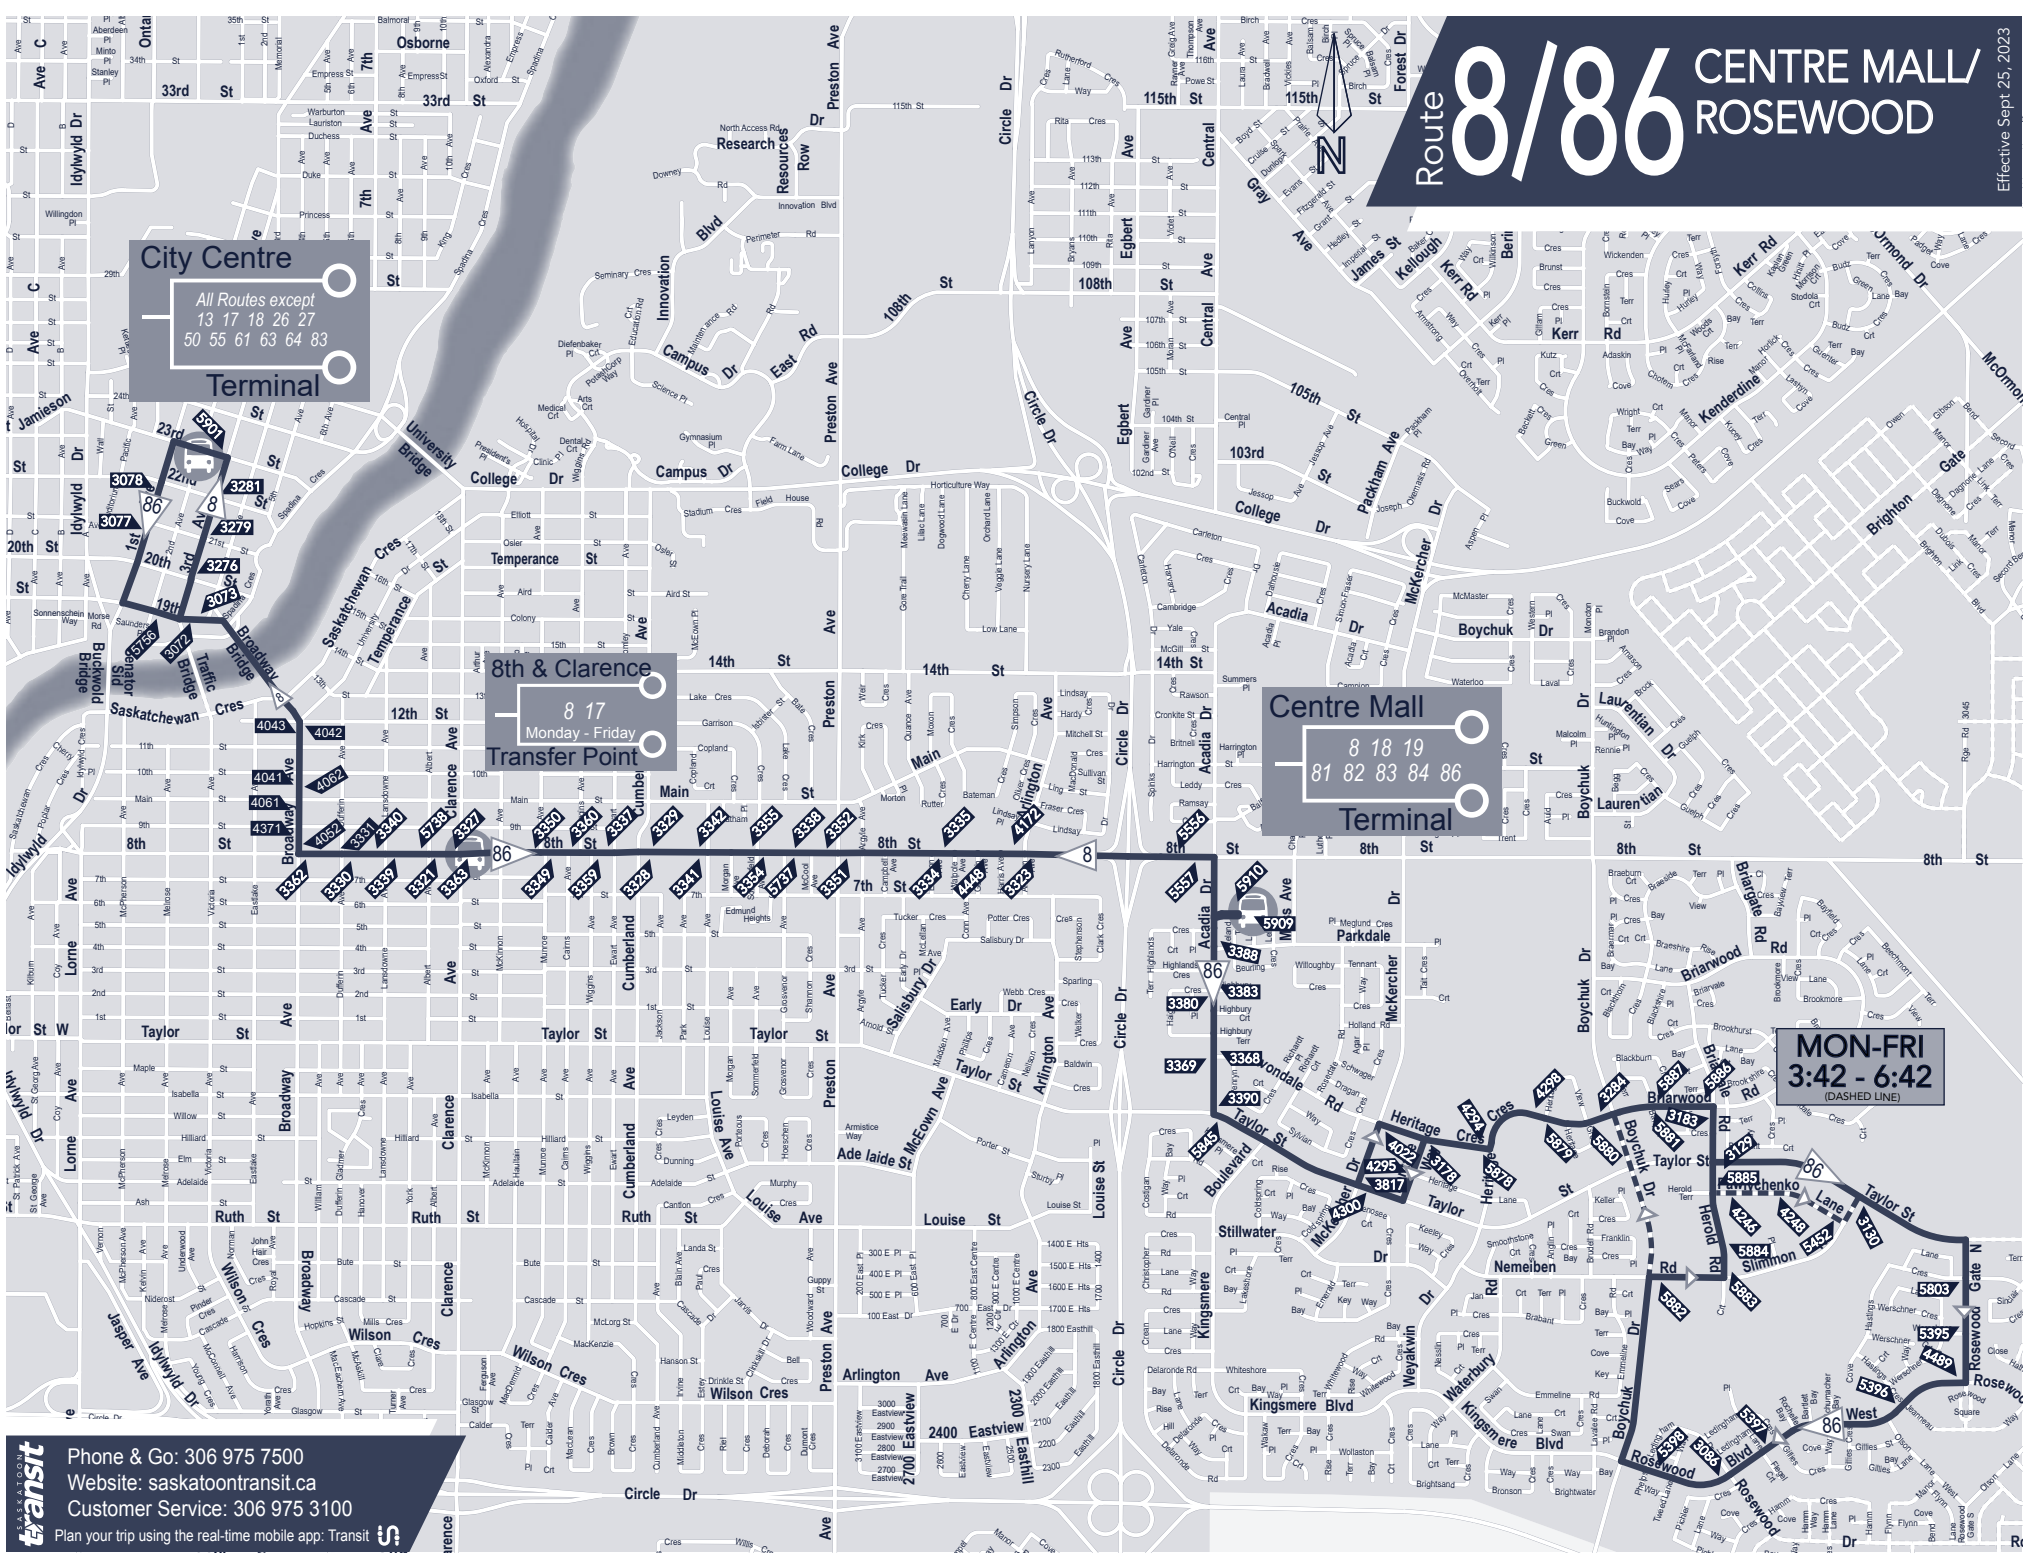

Route 8/86 CENTRE MALL/ROSEWOOD

Effective Sept. 25, 2023

City Centre
All Routes except
13 17 18 26 27
50 55 61 63 64 83

8th & Clarence
8 17
Monday - Friday
Transfer Point

Centre Mall
8 18 19
81 82 83 84 86
Terminal

MON-FRI
3:42 - 6:42
(DASHED LINE)

saskatoon transit
Phone & Go: 306 975 7500
Website: saskatoontransit.ca
Customer Service: 306 975 3100
Plan your trip using the real-time mobile app: Transit