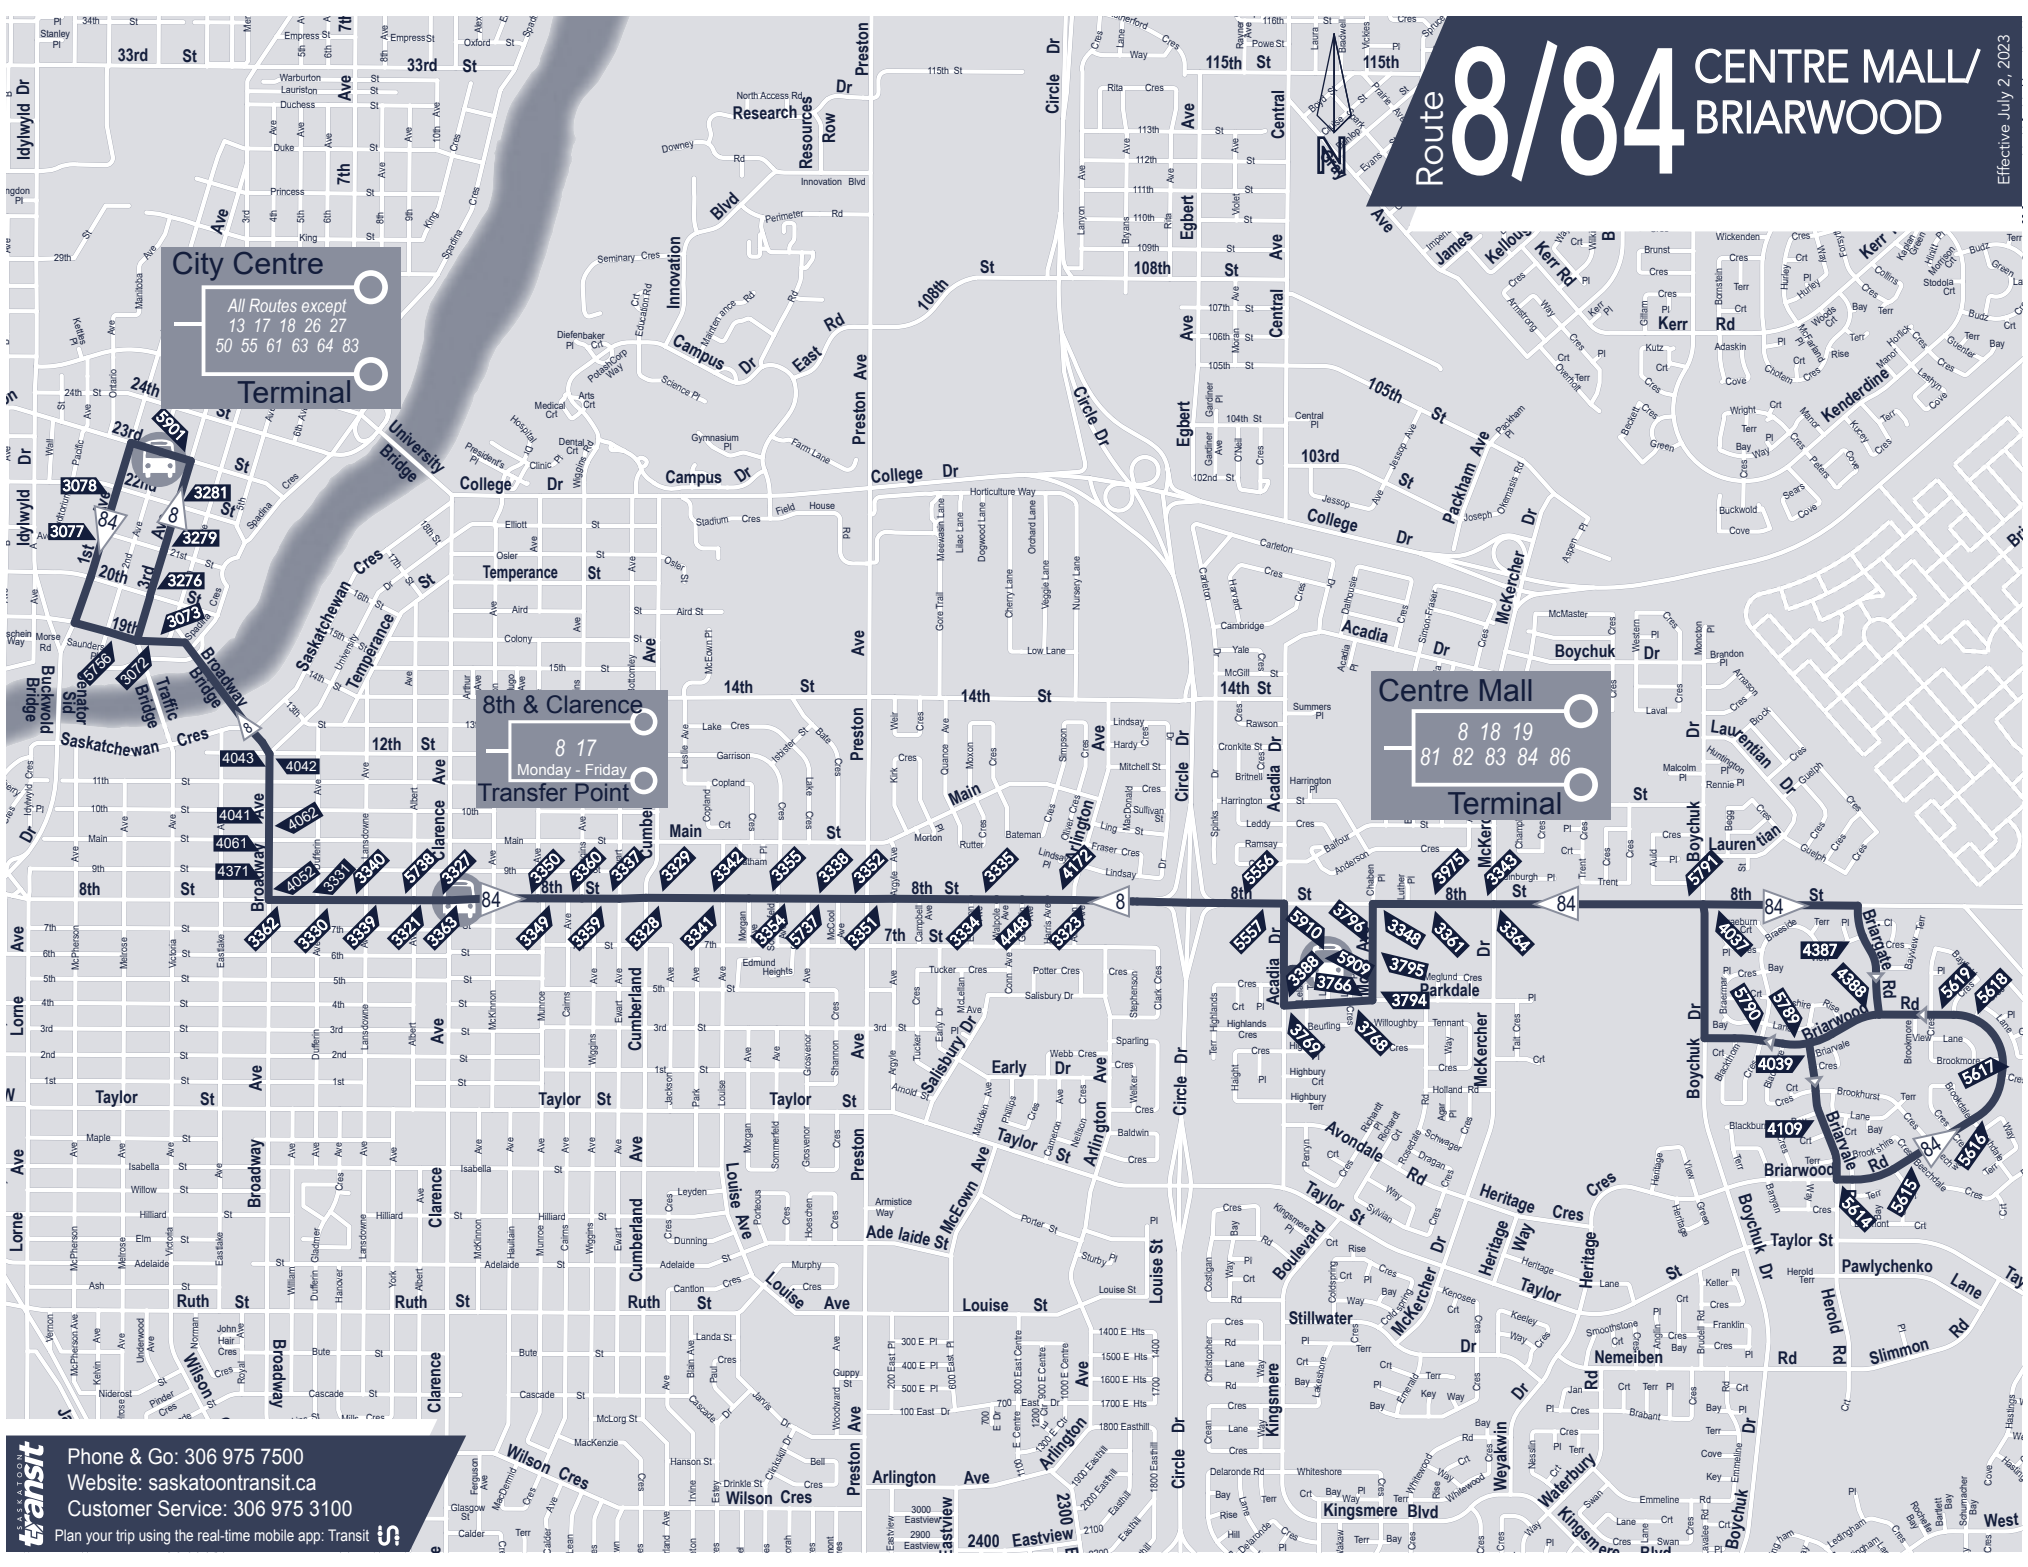

Route 8/84 CENTRE MALL/ BRIARWOOD

Effective July 2, 2023

City Centre
All Routes except
13 17 18 26 27
50 55 61 63 64 83
Terminal

8th & Clarence
8 17
Monday - Friday
Transfer Point

Centre Mall
8 18 19
81 82 83 84 86
Terminal

SASKATOON transit
Phone & Go: 306 975 7500
Website: saskatoontransit.ca
Customer Service: 306 975 3100
Plan your trip using the real-time mobile app: Transit