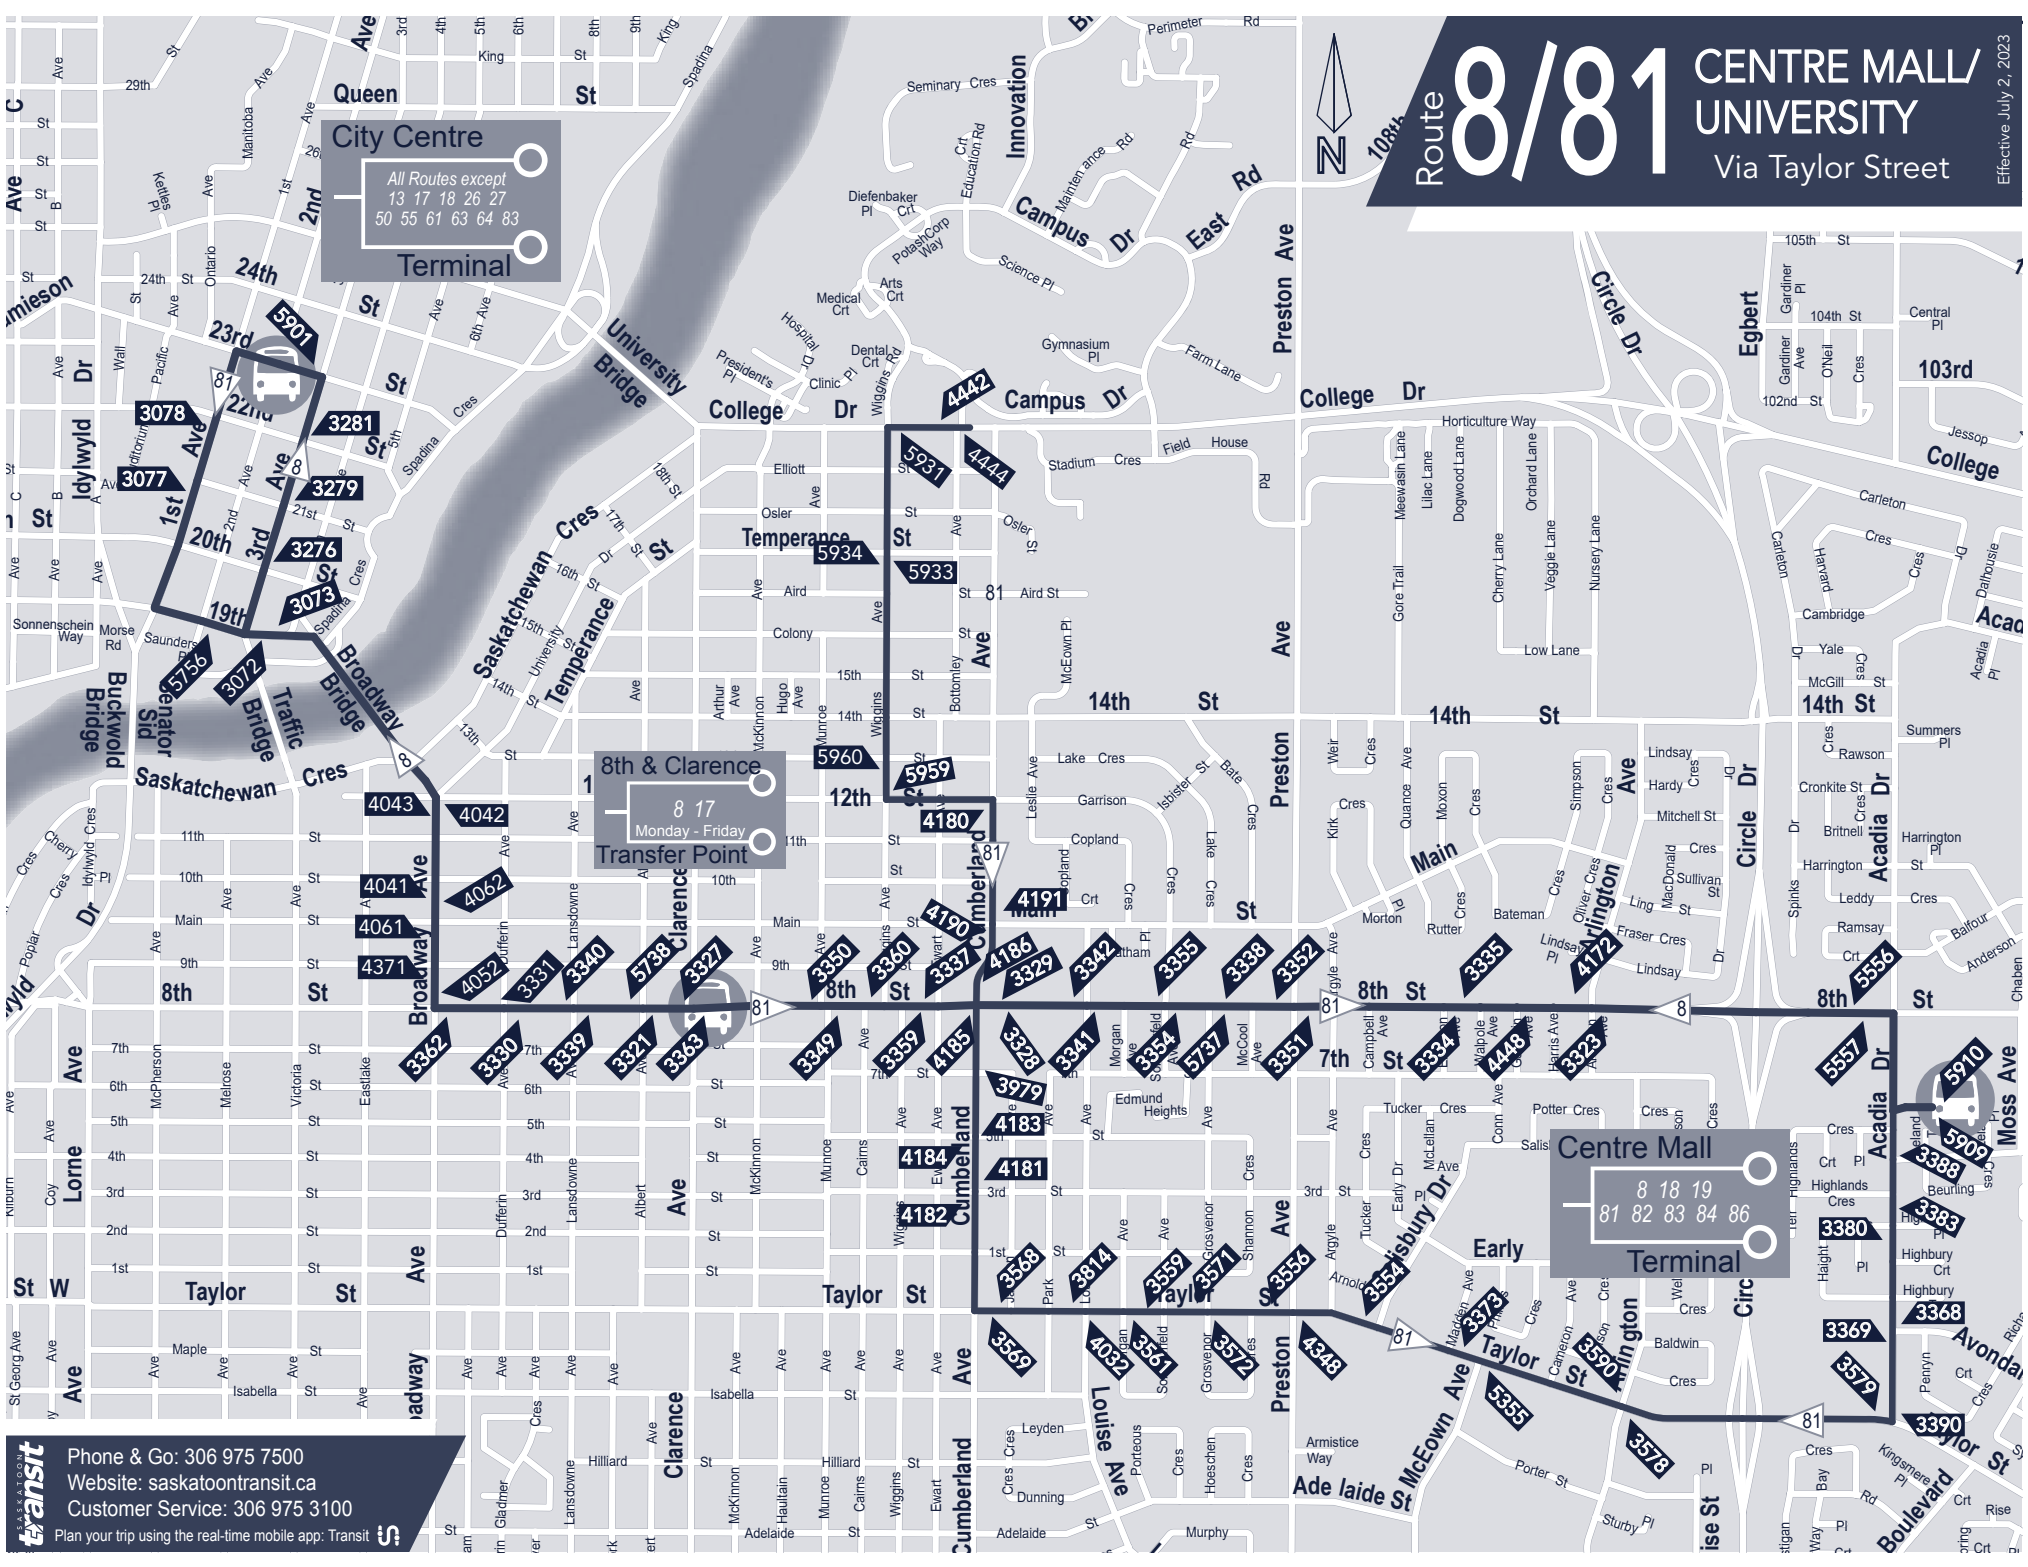

Route 8/81

CENTRE MALL / UNIVERSITY

Via Taylor Street

Effective July 2, 2023

City Centre Terminal
 All Routes except
 13 17 18 26 27
 50 55 61 63 64 83

8th & Clarence Transfer Point
 8 17
 Monday - Friday

Centre Mall Terminal
 8 18 19
 81 82 83 84 86

♿ All routes are fully accessible

G End of service, bus to garage

* Continues as a Route 82

** Leaves downtown as a Route 8, 81, 82, 84 or 86 to return to Centre Mall Terminal