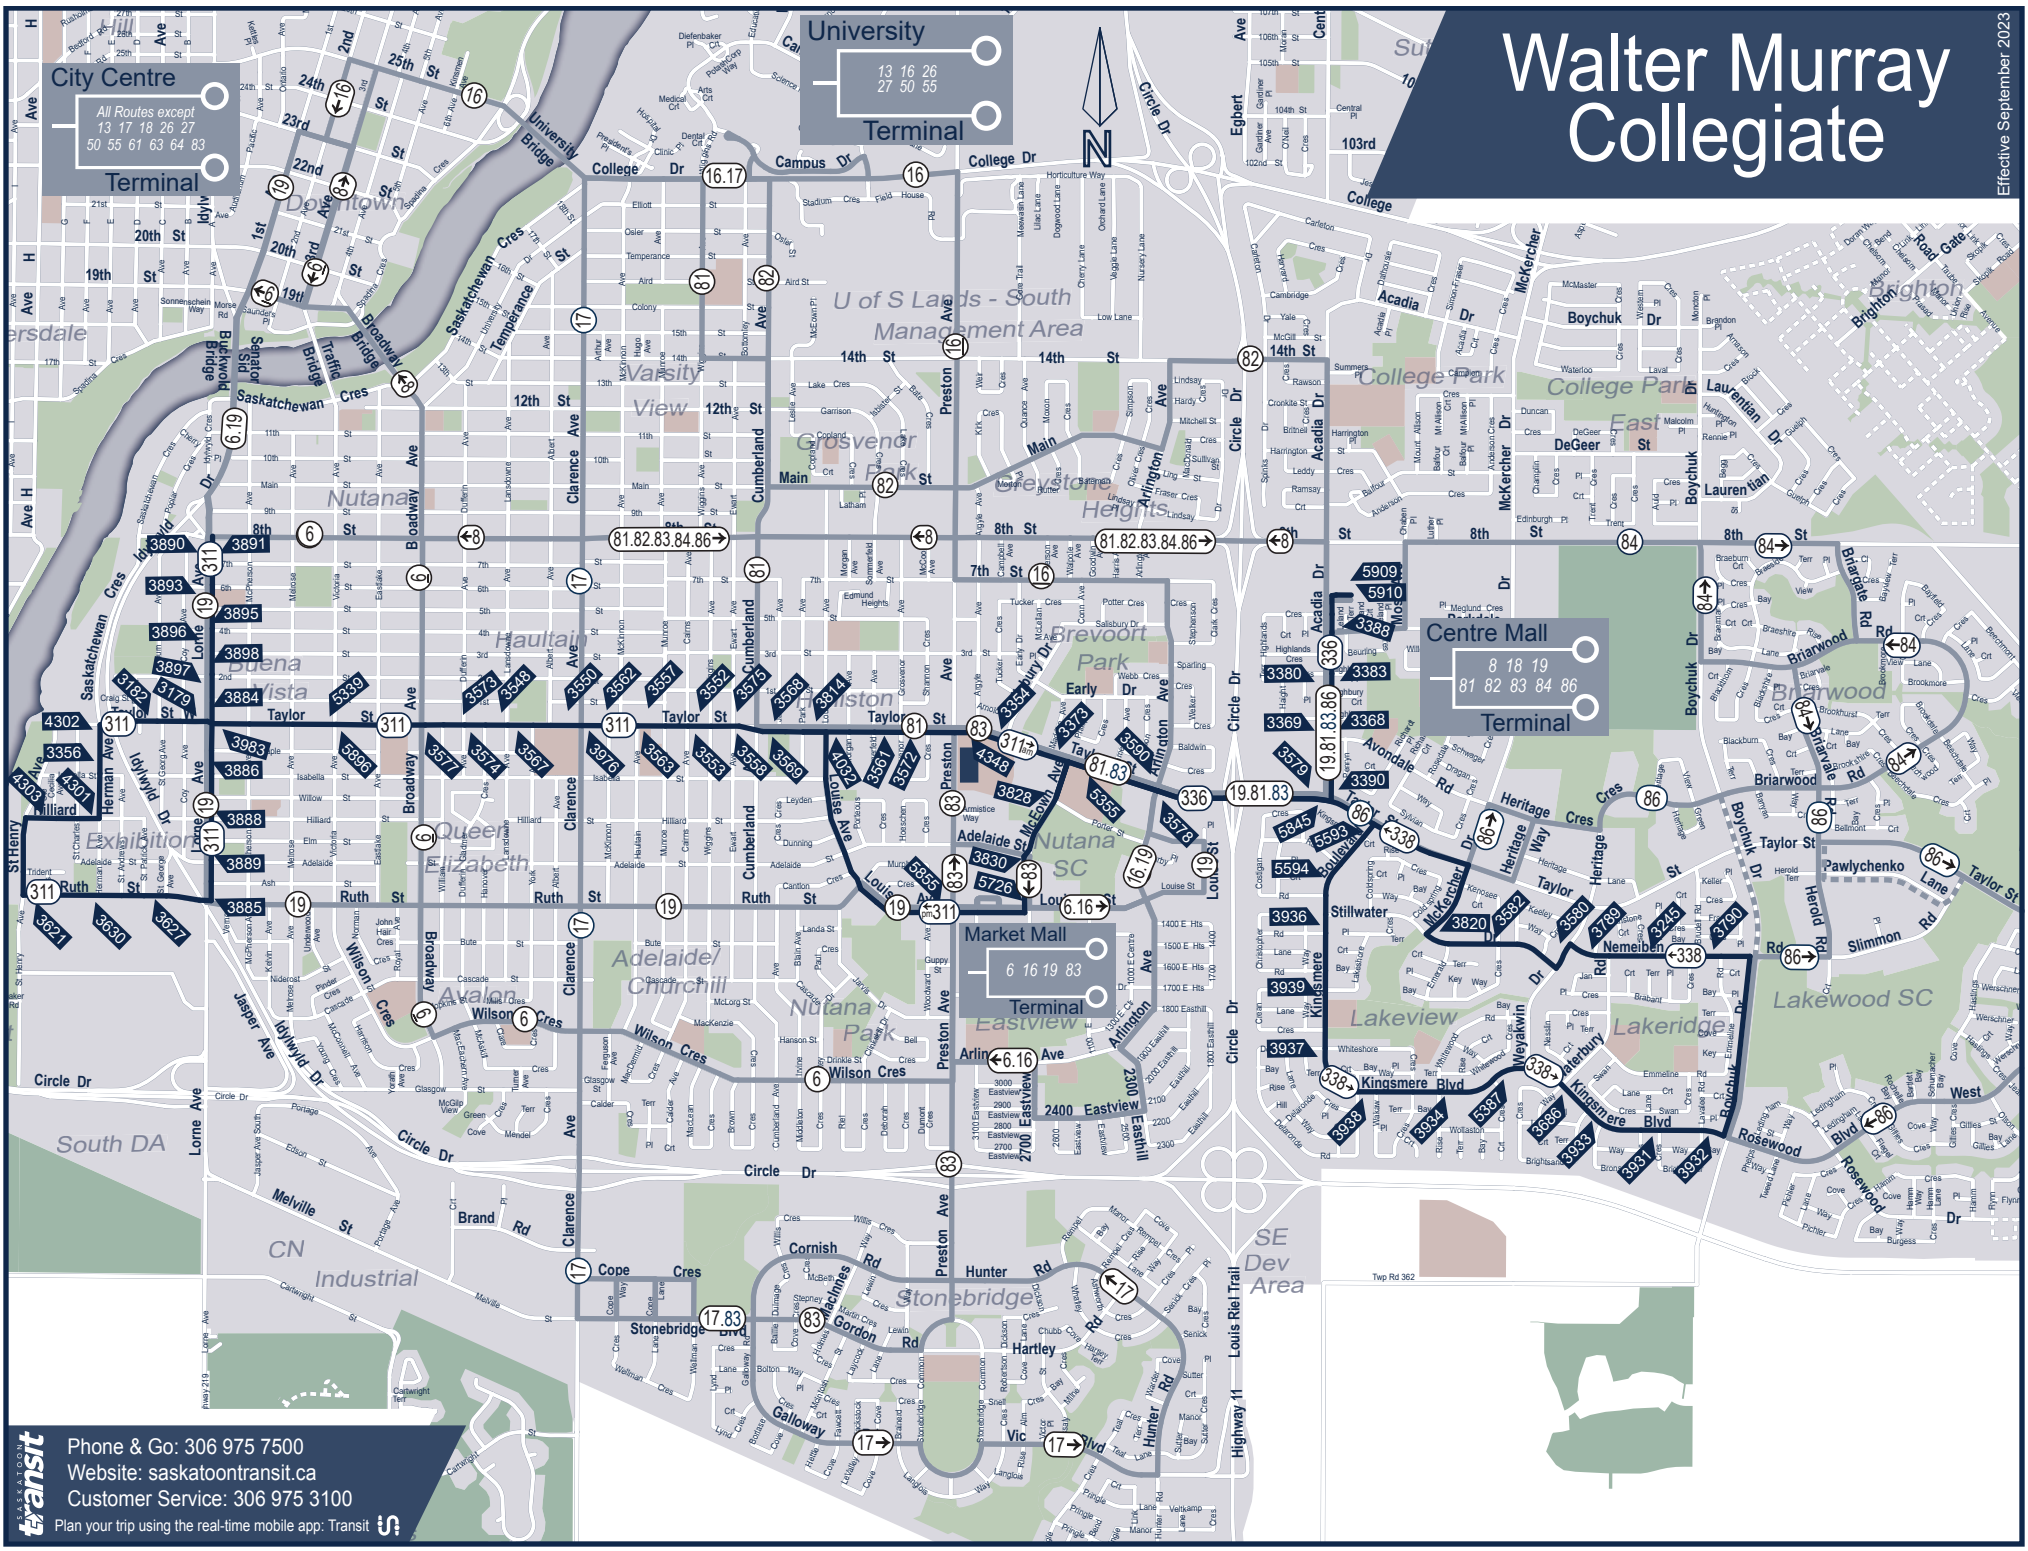

# Walter Murray Collegiate

**City Centre Terminal**  
 All Routes except  
 13 17 18 26 27  
 50 55 61 63 64 83

**University Terminal**  
 13 16 26  
 27 50 55

**Centre Mall Terminal**  
 8 18 19  
 81 82 83 84 86

## Walter Murray Collegiate Institute AM

Route # 311 AM	Lorne & 8th	Ruth & St Henry	Taylor & Broadway	Taylor & Jackson	Walter Murray
Exhibition	8:02 AM	8:09 AM	8:16 AM	8:20 AM	8:22 AM
Route # 336 AM	Centre Mall		Taylor & Acadia		Walter Murray
Centre Mall	8:23 AM		8:26 AM		8:32 AM
Centre Mall	8:35 AM		8:38 AM		8:43 AM
Route # 338 AM	Kingsmere & Taylor	Kingsmere & Wollaston	McKercher & Stillwater	Taylor & Acadia	Walter Murray
Lakeview / Lakeridge	8:10 AM	8:15 AM	8:24 AM	8:26 AM	8:31 AM
From	Take Route 6 or 19 to Market Mall Terminal				
Eastview & Nutana					
Route 81	Centre Mall		Taylor & Acadia		Taylor & Preston
Cumberland	:15 / :45		:17 / :47		:22 / :52
Route 81	College & Bottomley	Cumberland & 12th	Cumberland & 8th	Taylor & Jackson	Taylor & Preston
Centre Mall	:15 / :45	:20 / :50	:22 / :52	:27 / :57	:00 / :30
Route 83	Cope Terminus	Stonebridge & Gordon	Preston & Arlington	Preston & Louise	Walter Murray
Centre Mall	:25 / :55	:00 / :30	:06 / :36	:10 / :40	:11 / :41
Route 83	Centre Mall		Taylor & Acadia		Preston & Taylor
Stonebridge	:00 / :30		:02 / :32		:06 / :36