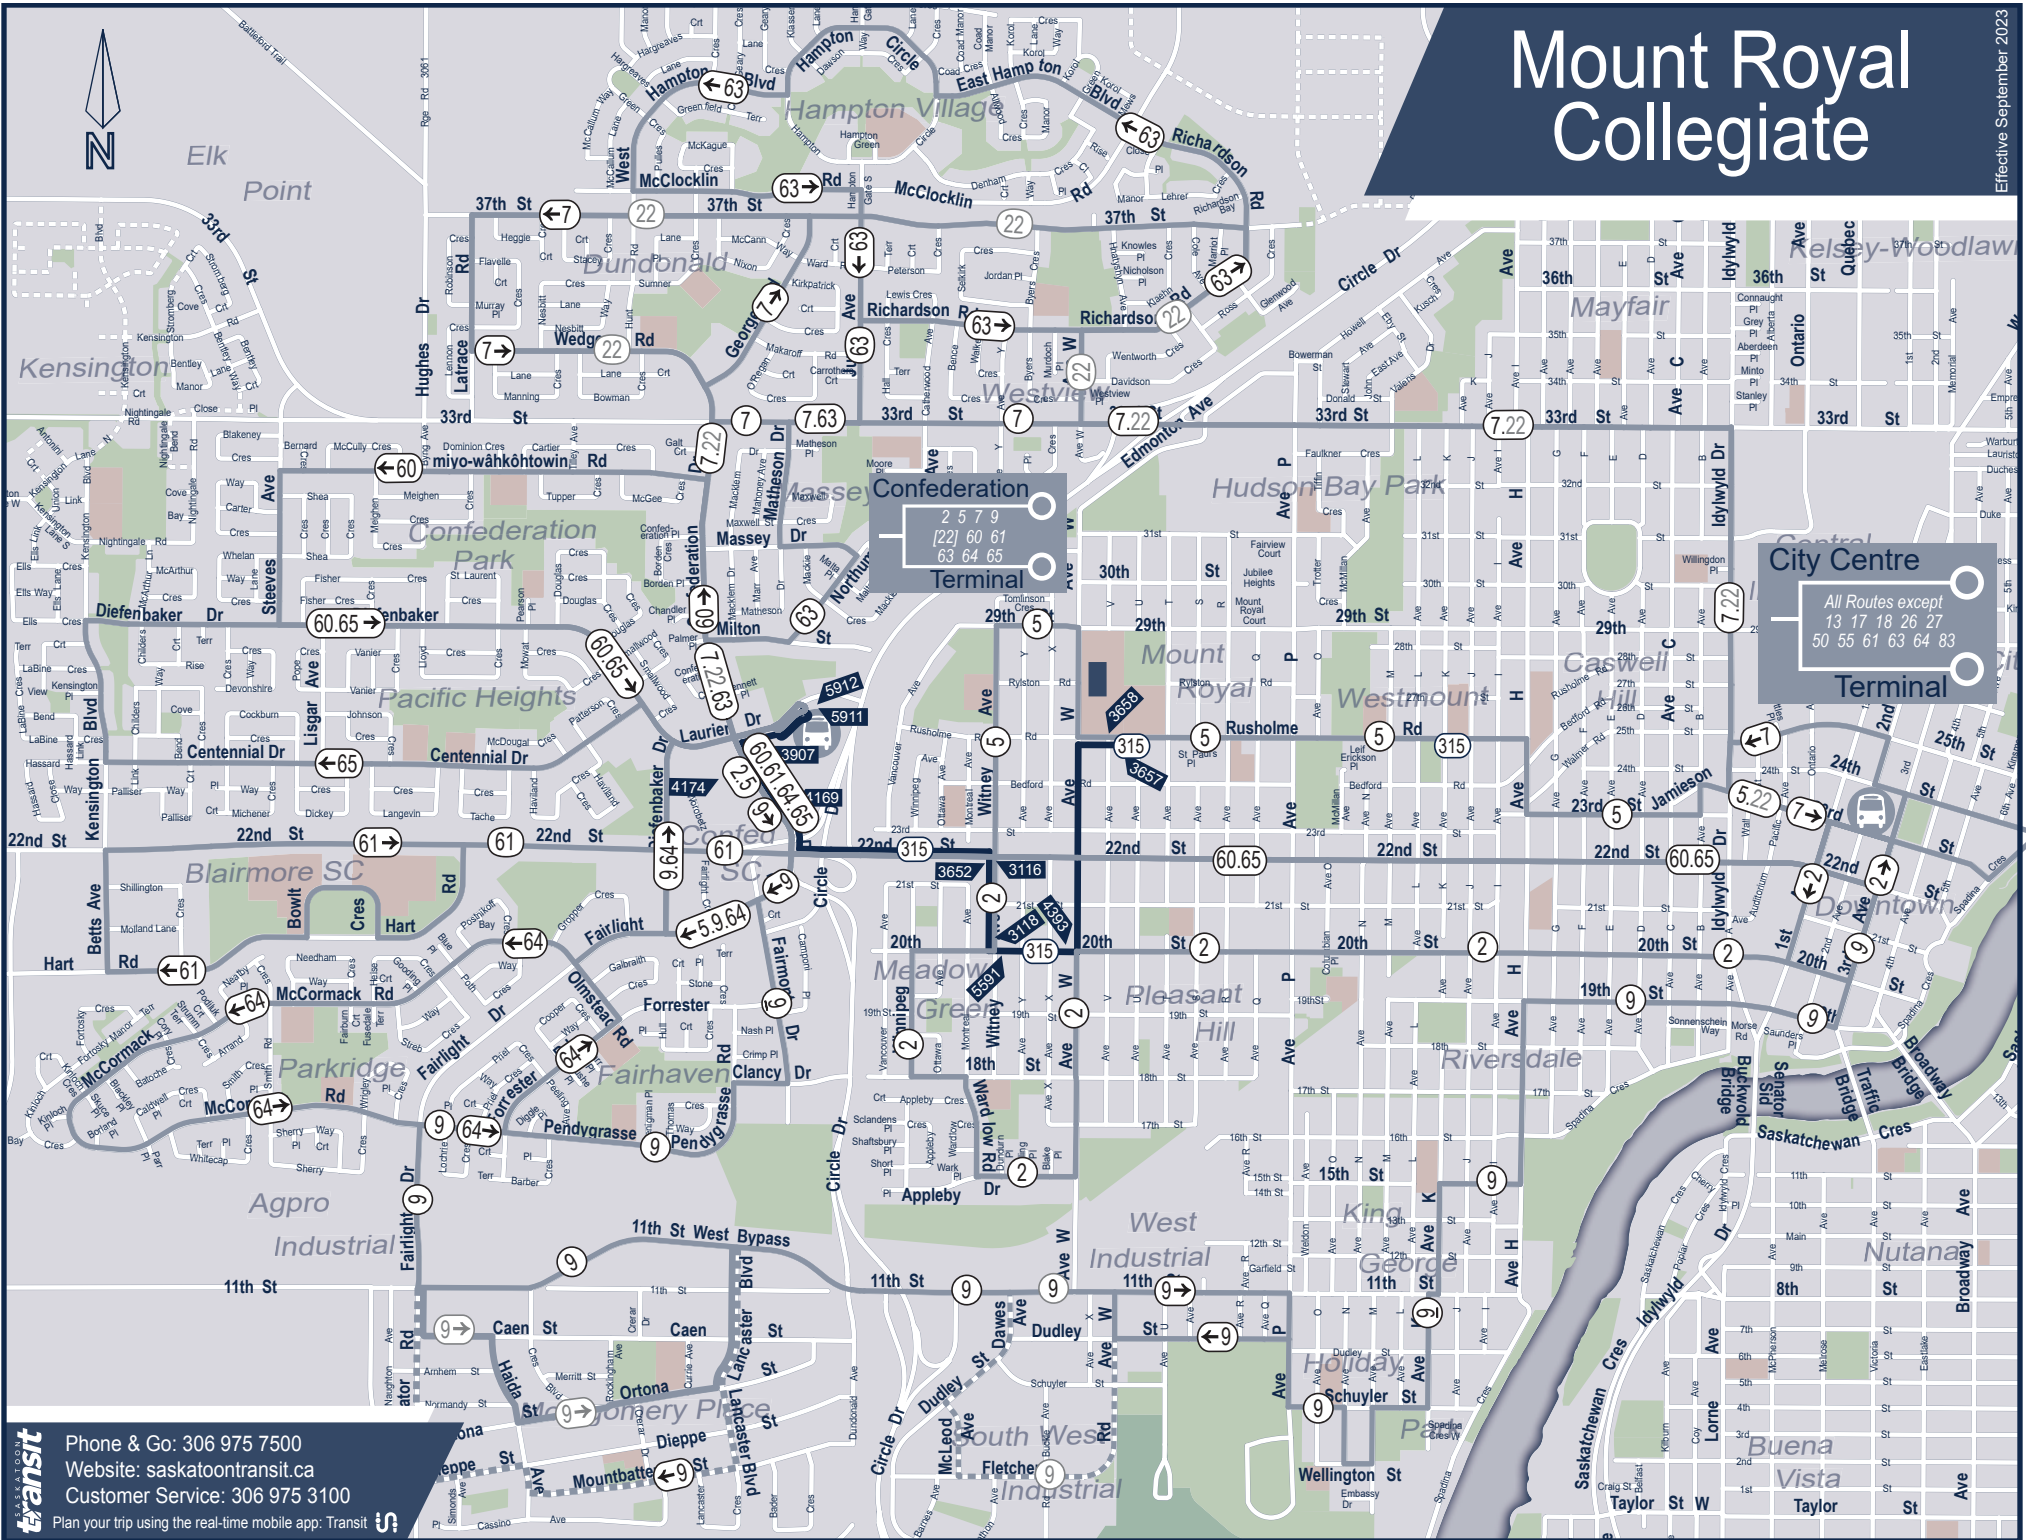

Mount Royal Collegiate

Effective September 2023

saskatoon transit
Phone & Go: 306 975 7500
Website: saskatoontransit.ca
Customer Service: 306 975 3100
Plan your trip using the real-time mobile app: Transit