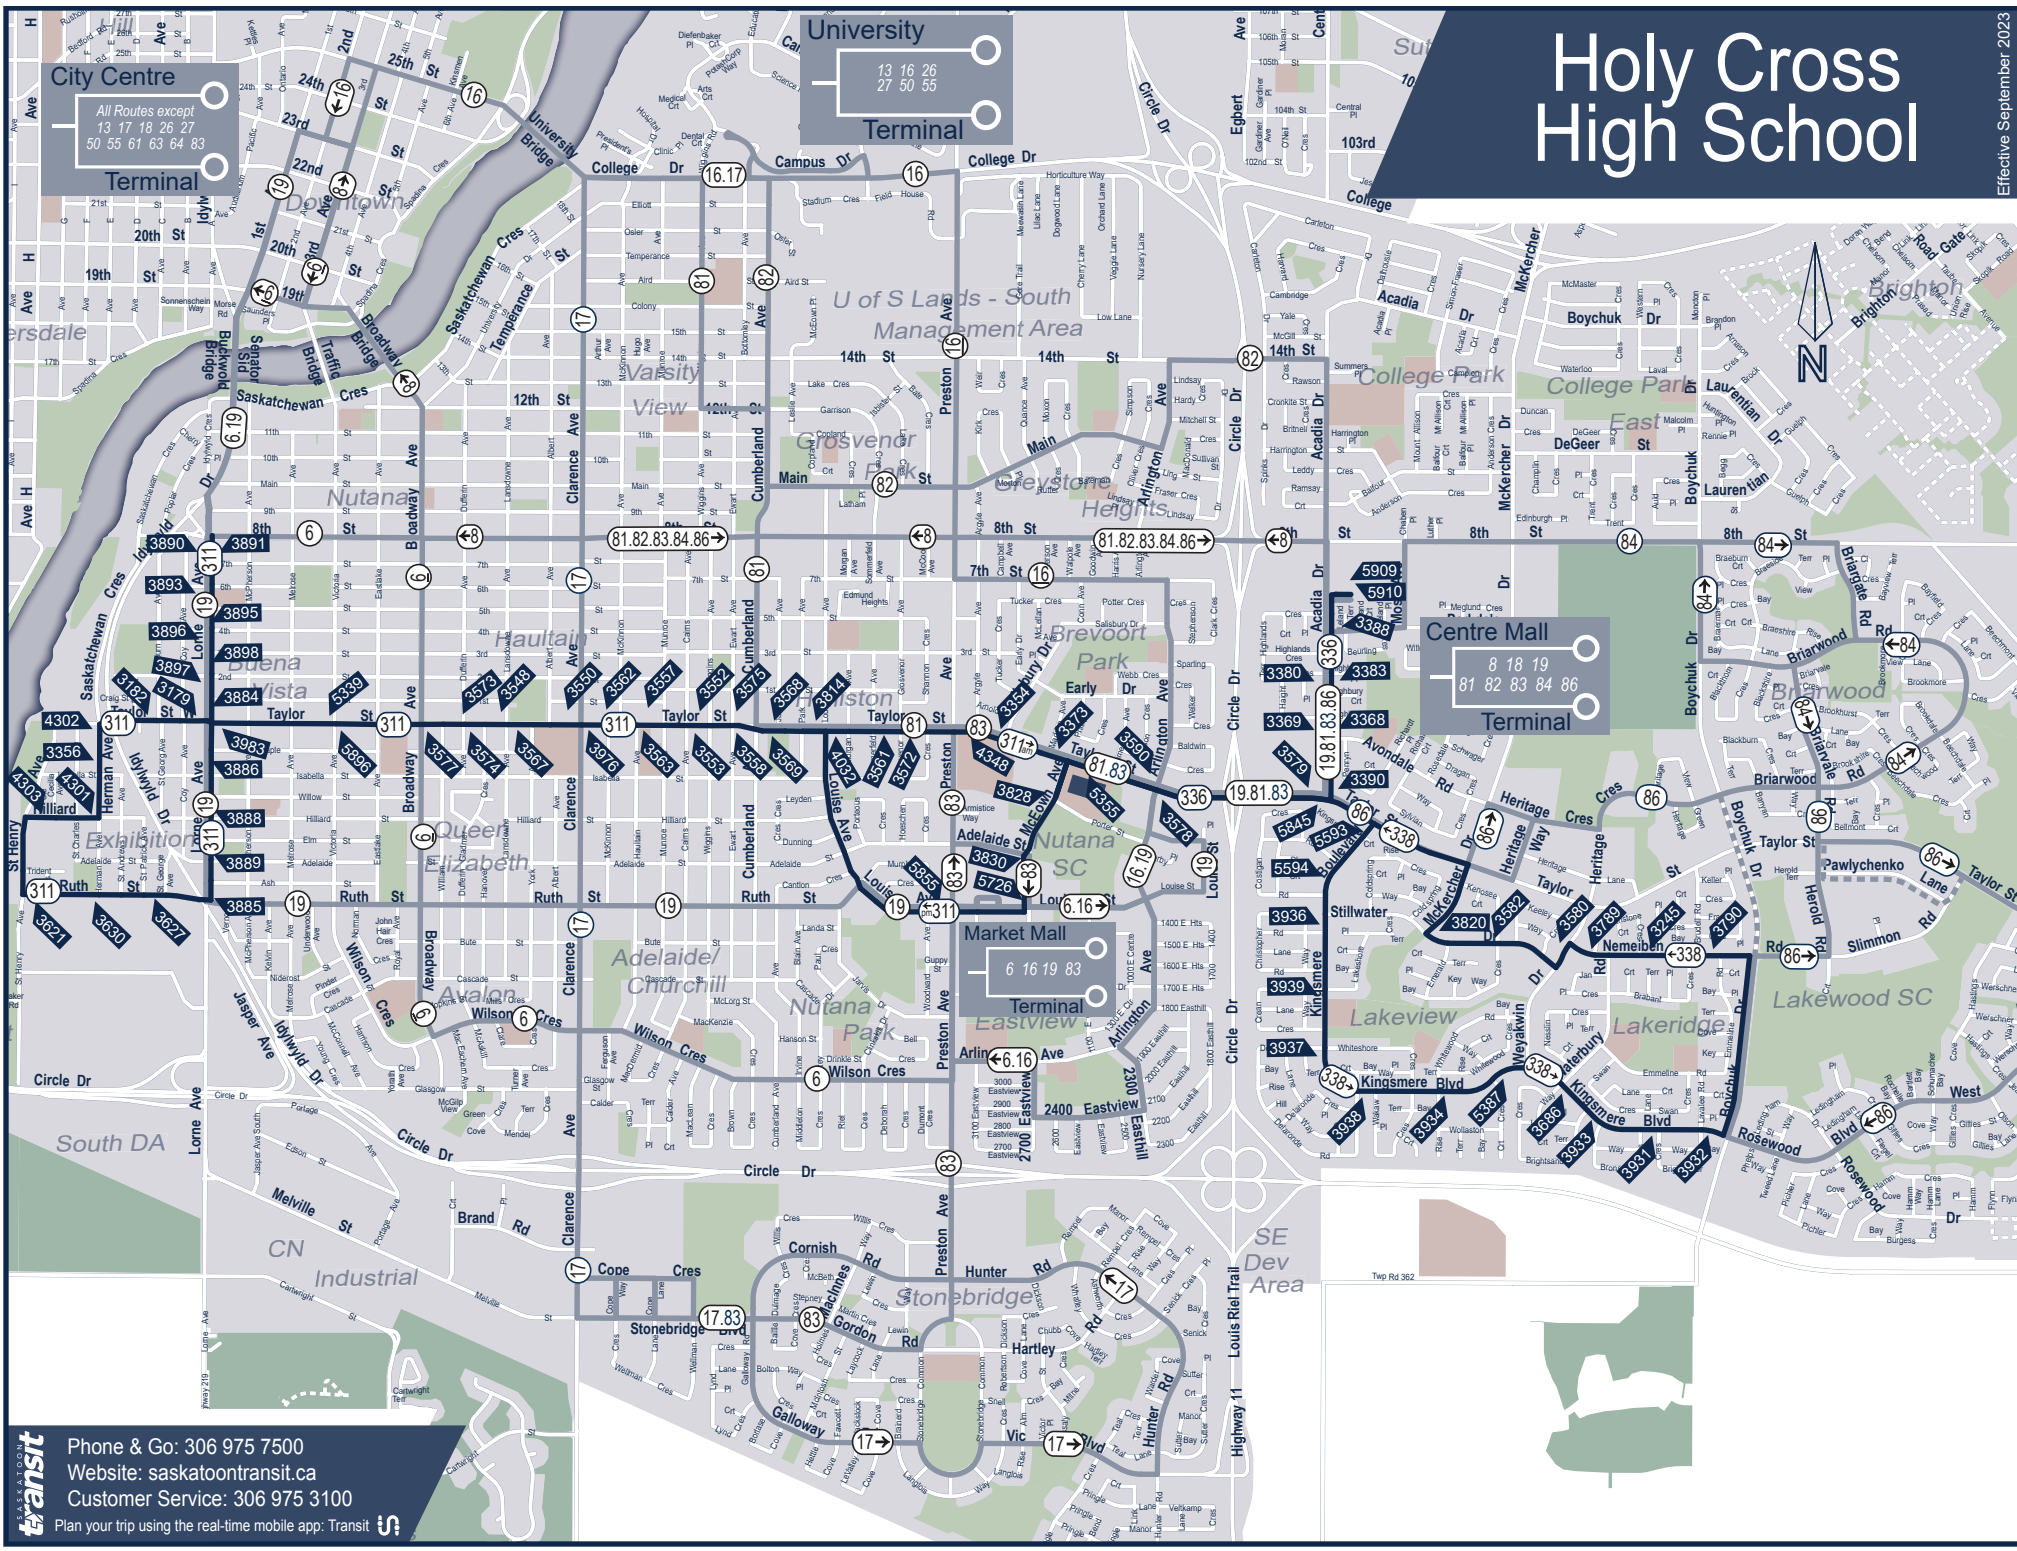

Holy Cross High School

Effective September 2023

City Centre
All Routes except
13 17 18 26 27
50 55 61 63 64 83

Terminal

University
13 16 26
27 50 55

Terminal

Centre Mall
8 18 19
81 82 83 84 86

Terminal

Holy Cross High School PM

Route # 311 PM	McEown & Porter	Louise & Preston	Taylor & Clarence	Hilliard & St Henry	Lorne & 7th
Exhibition	3:29 PM	3:32 PM	3:40 PM	3:45 PM	3:50 PM
Route # 336 PM	Taylor & McEown		Acadia & Taylor		Centre Mall Terminal
Centre Mall	3:30 PM		3:35 PM		3:40 PM
Route # 338 PM	Taylor & McEown	Kingsmere & Taylor	Kingsmere & Wollaston	Kingsmere & Brightwater	McKercher & Stillwater
Lakeview / Lakeridge	3:21 PM	3:25 PM	3:30 PM	3:35 PM	3:40 PM
To	Take Route 6 or 19 from Market Mall Terminal				
Eastview & Nutana					
Route 81	Taylor & Madden	Taylor & Jackson	Cumberland & 8th	Wiggins & Temperance	College & Bottomley
Cumberland	:20 / :50	:25 / :55	:28 / :58	:03 / :33	:05 / :35
Route 81	Taylor & McEown		Acadia & Taylor		Centre Mall Terminal
Centre Mall	:02 / :32		:06 / :36		:10 / :40
Route 83	Taylor & Madden	Market Mall Terminal	Preston & Dumont	Stonebridge & Galloway	Cope Terminus
Stonebridge	:07 / :37	:12 / :42	:15 / :45	:22 / :52	:25 / :55
Route 83	Taylor & McEown		Acadia & Taylor		Centre Mall Terminal
Centre Mall	:15 / :45		:17 / :47		:20 / :50