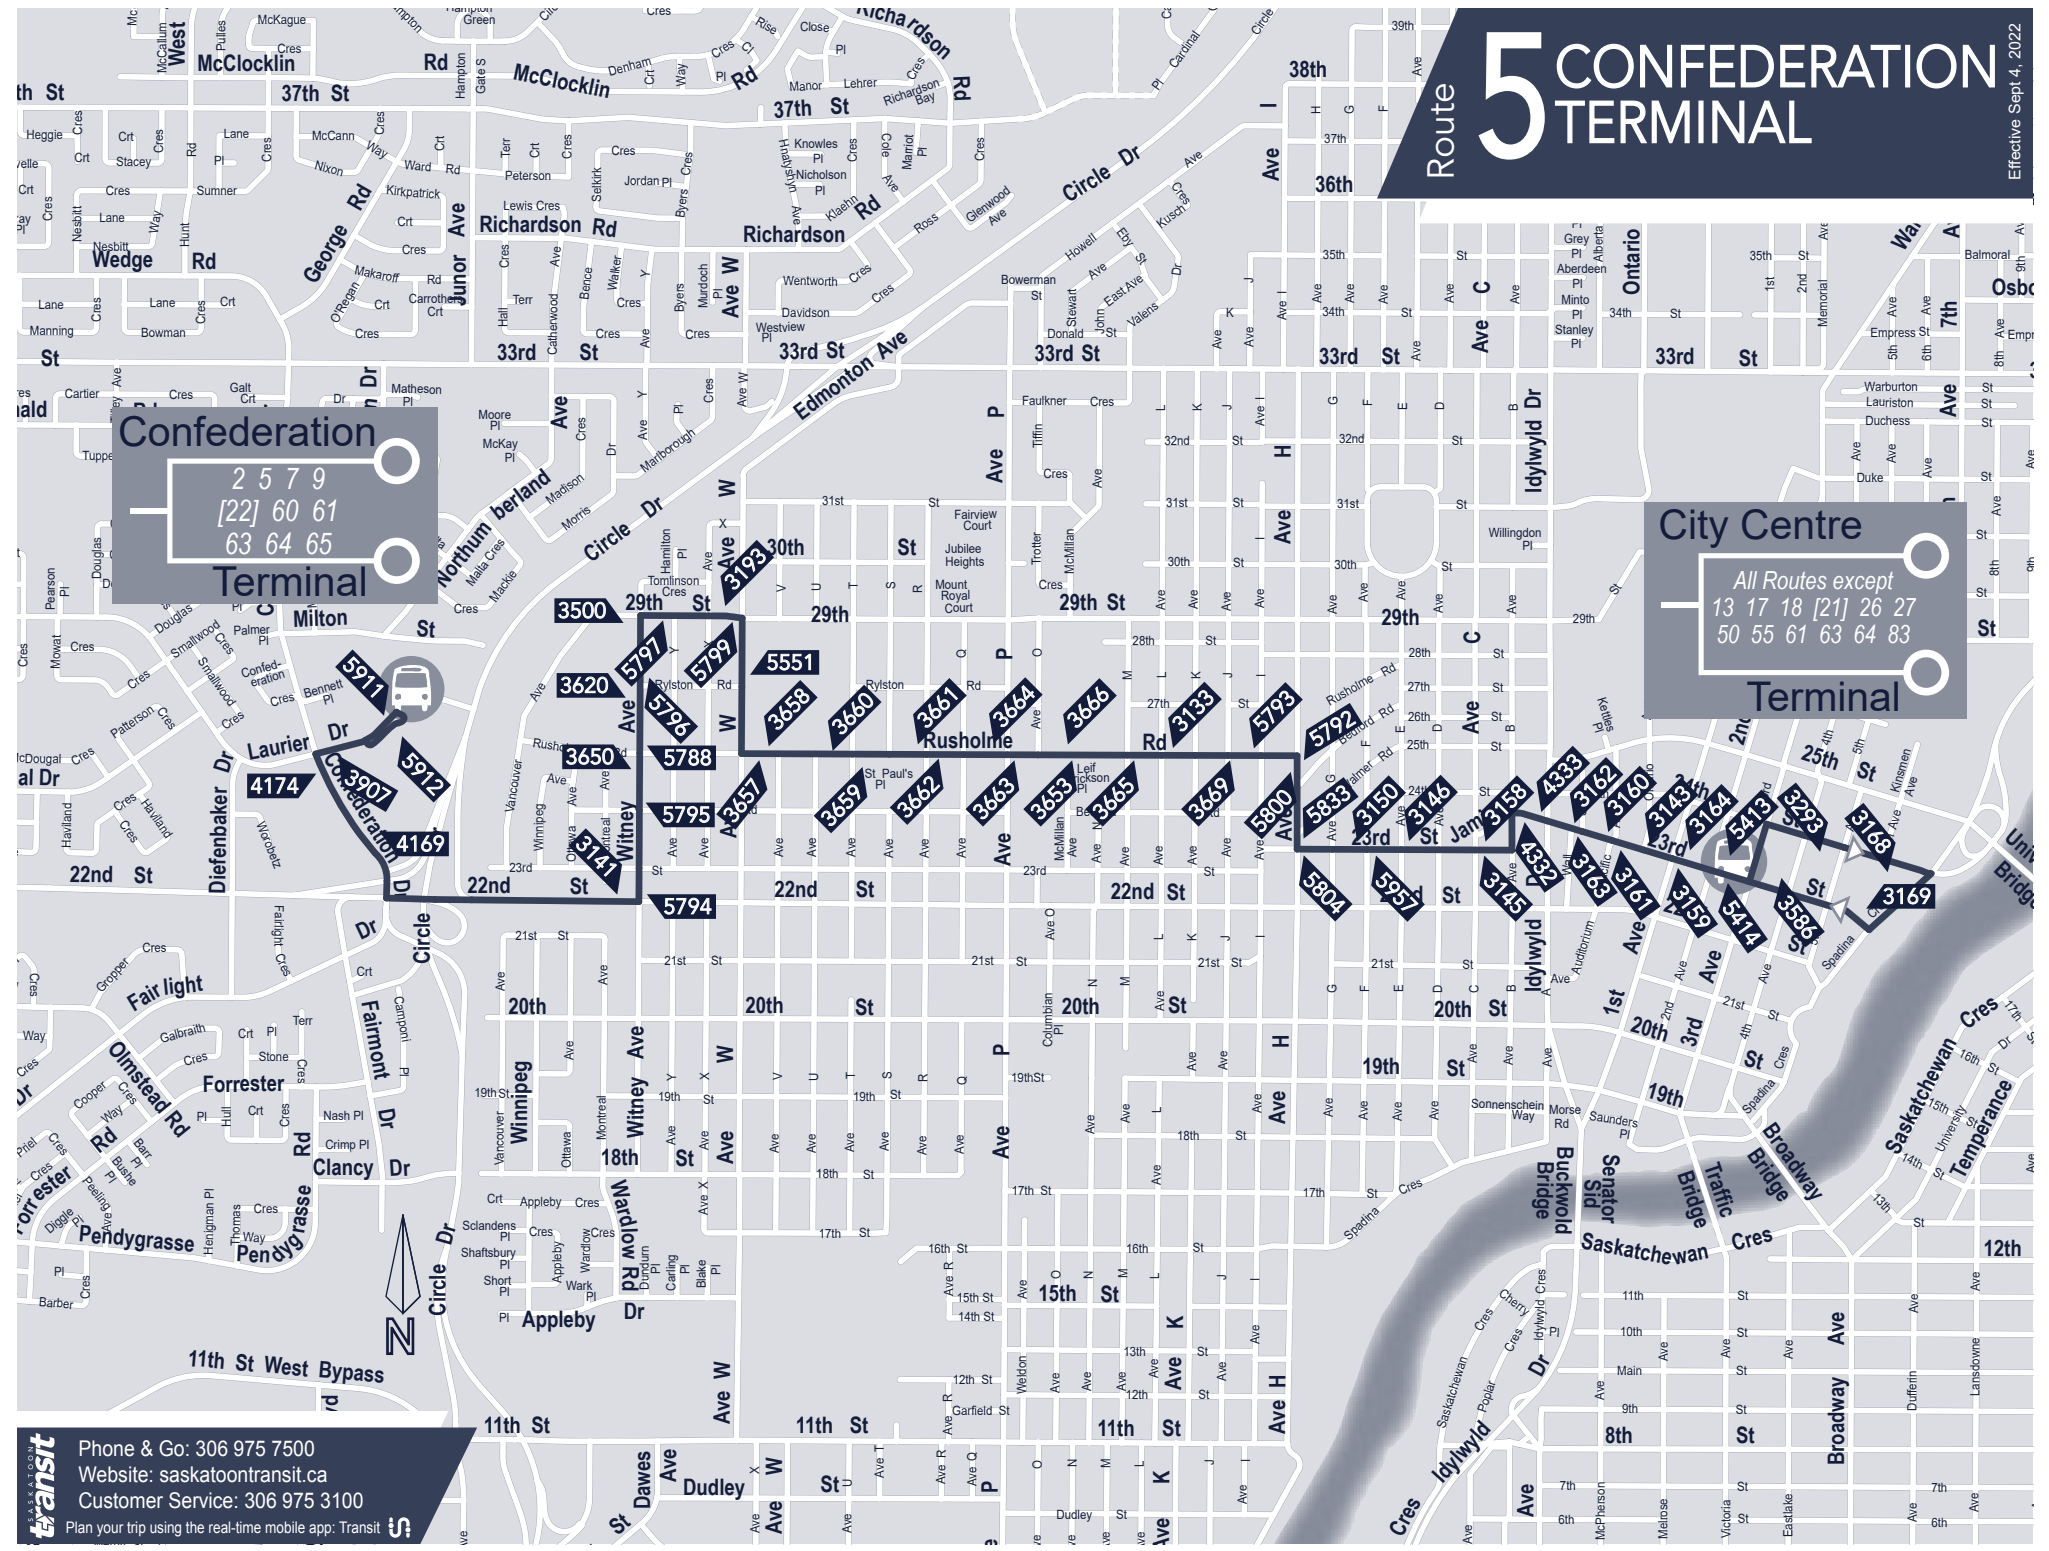

# Route 5 CONFEDERATION TERMINAL

Effective Sept 4, 2022

**Confederation Terminal**  
 2 5 7 9  
 [22] 60 61  
 63 64 65

**City Centre Terminal**  
 All Routes except  
 13 17 18 [21] 26 27  
 50 55 61 63 64 83

 All routes are fully accessible

**G** End of service, bus to garage