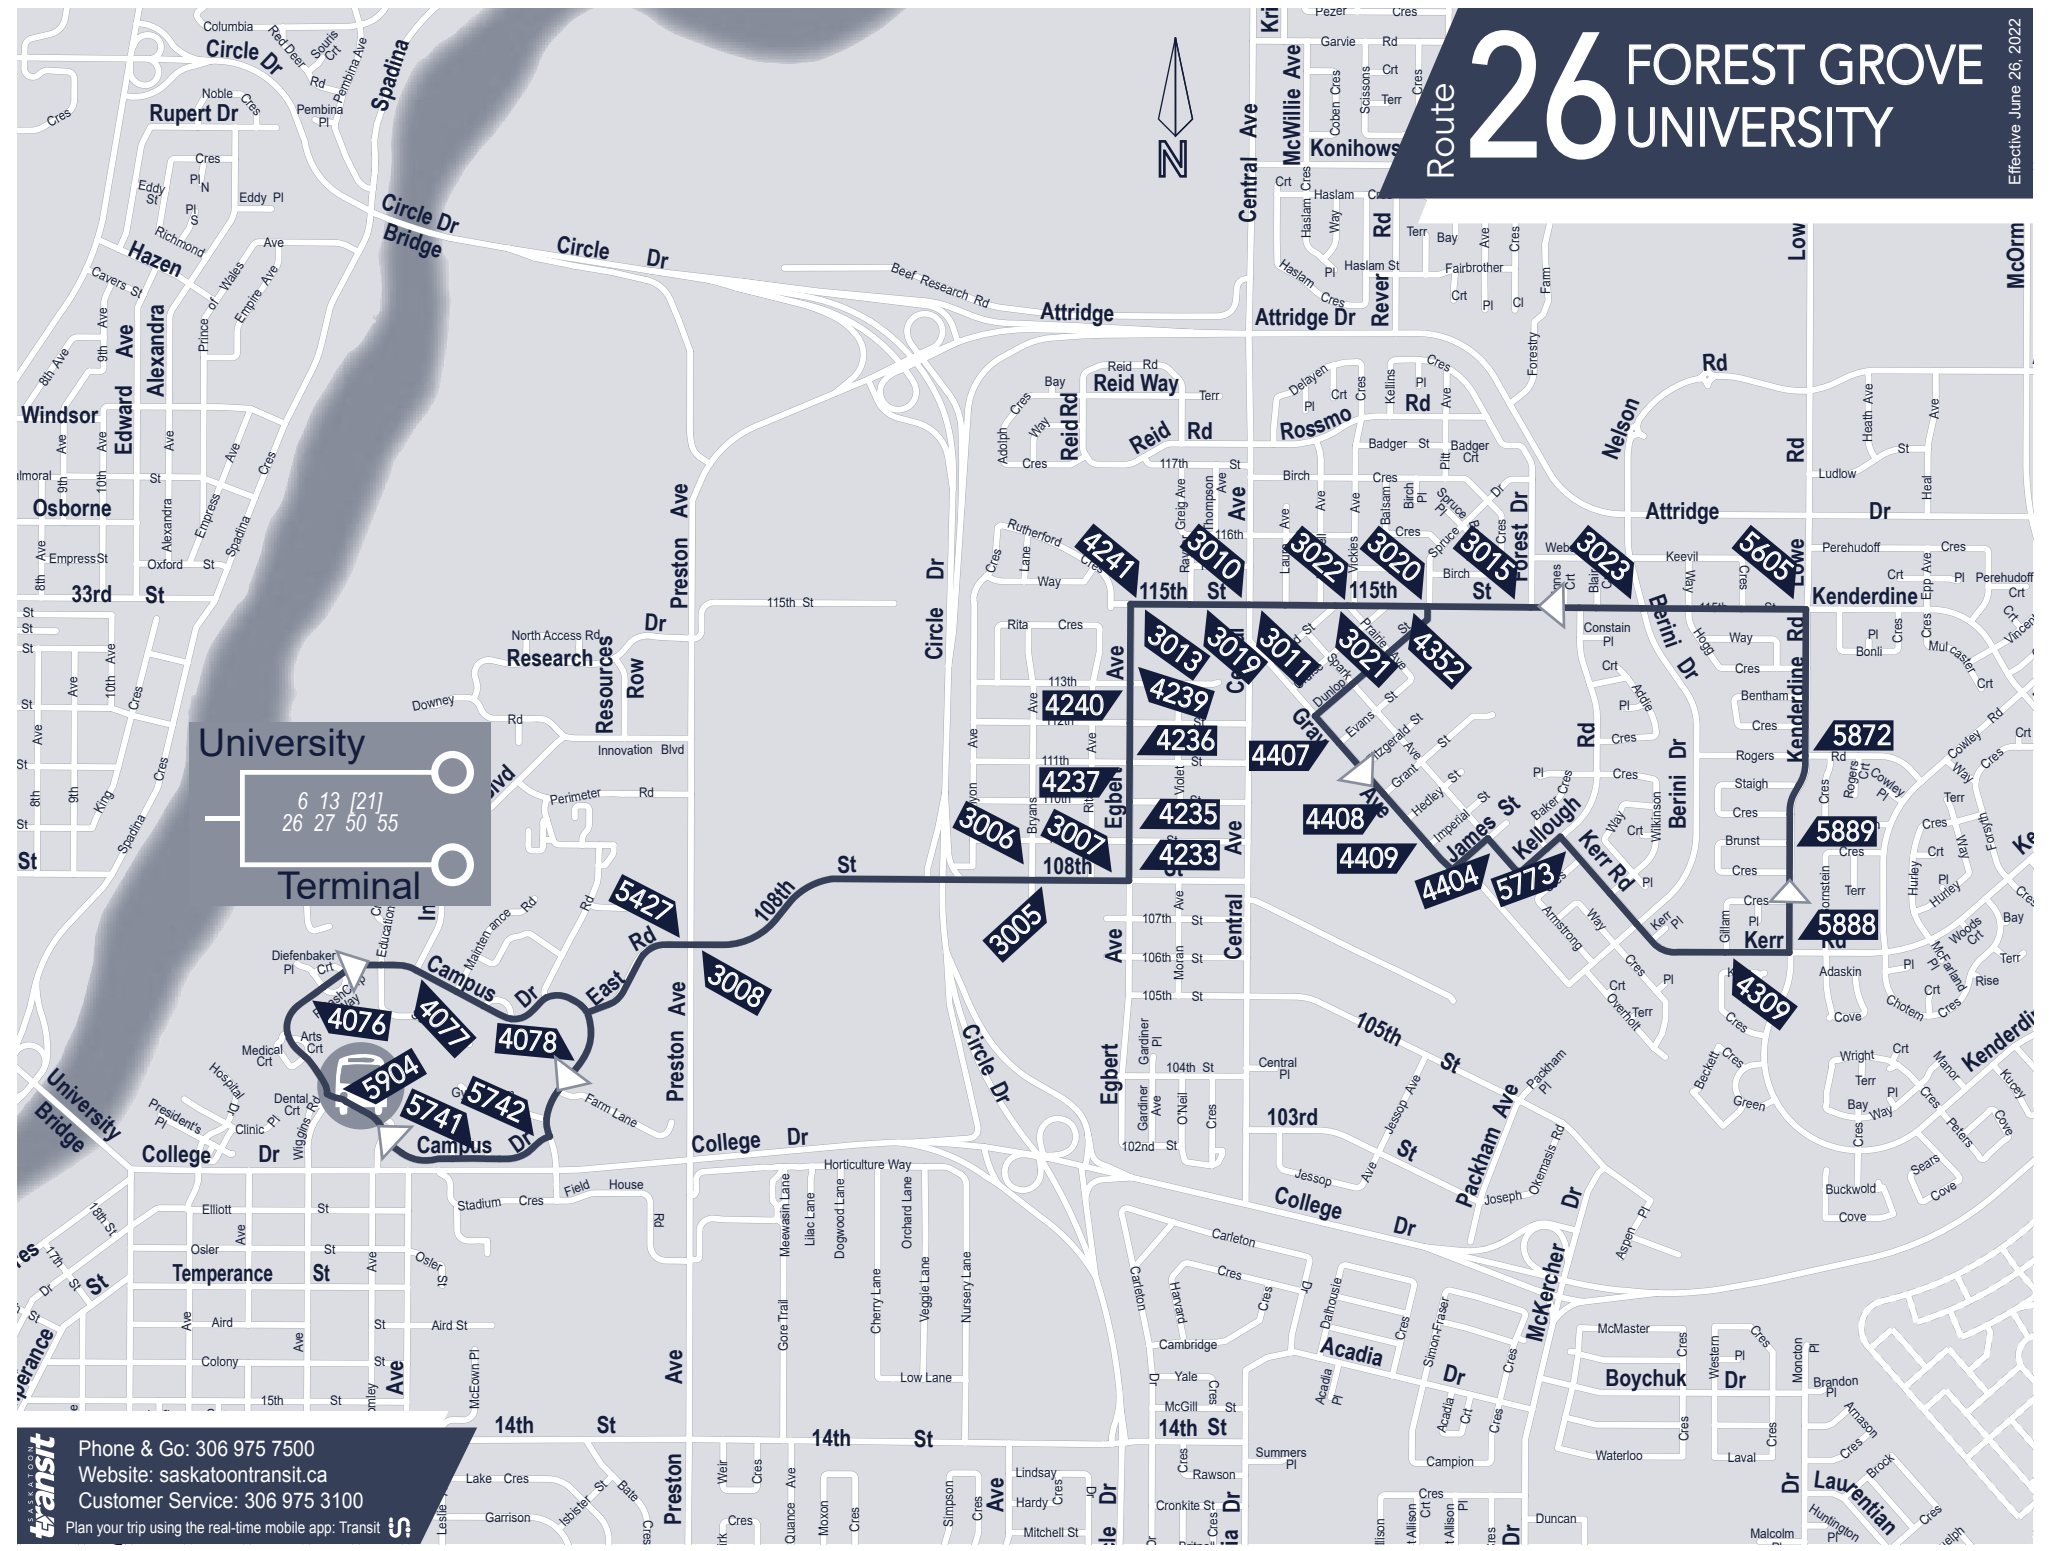

Route 26 FOREST GROVE UNIVERSITY

Effective June 26, 2022

University Terminal

6	13	21
26	27	50 55

saskatoon transit

Phone & Go: 306 975 7500
 Website: saskatoontransit.ca
 Customer Service: 306 975 3100

Plan your trip using the real-time mobile app: Transit

 All routes are fully accessible
G End of service, bus to garage