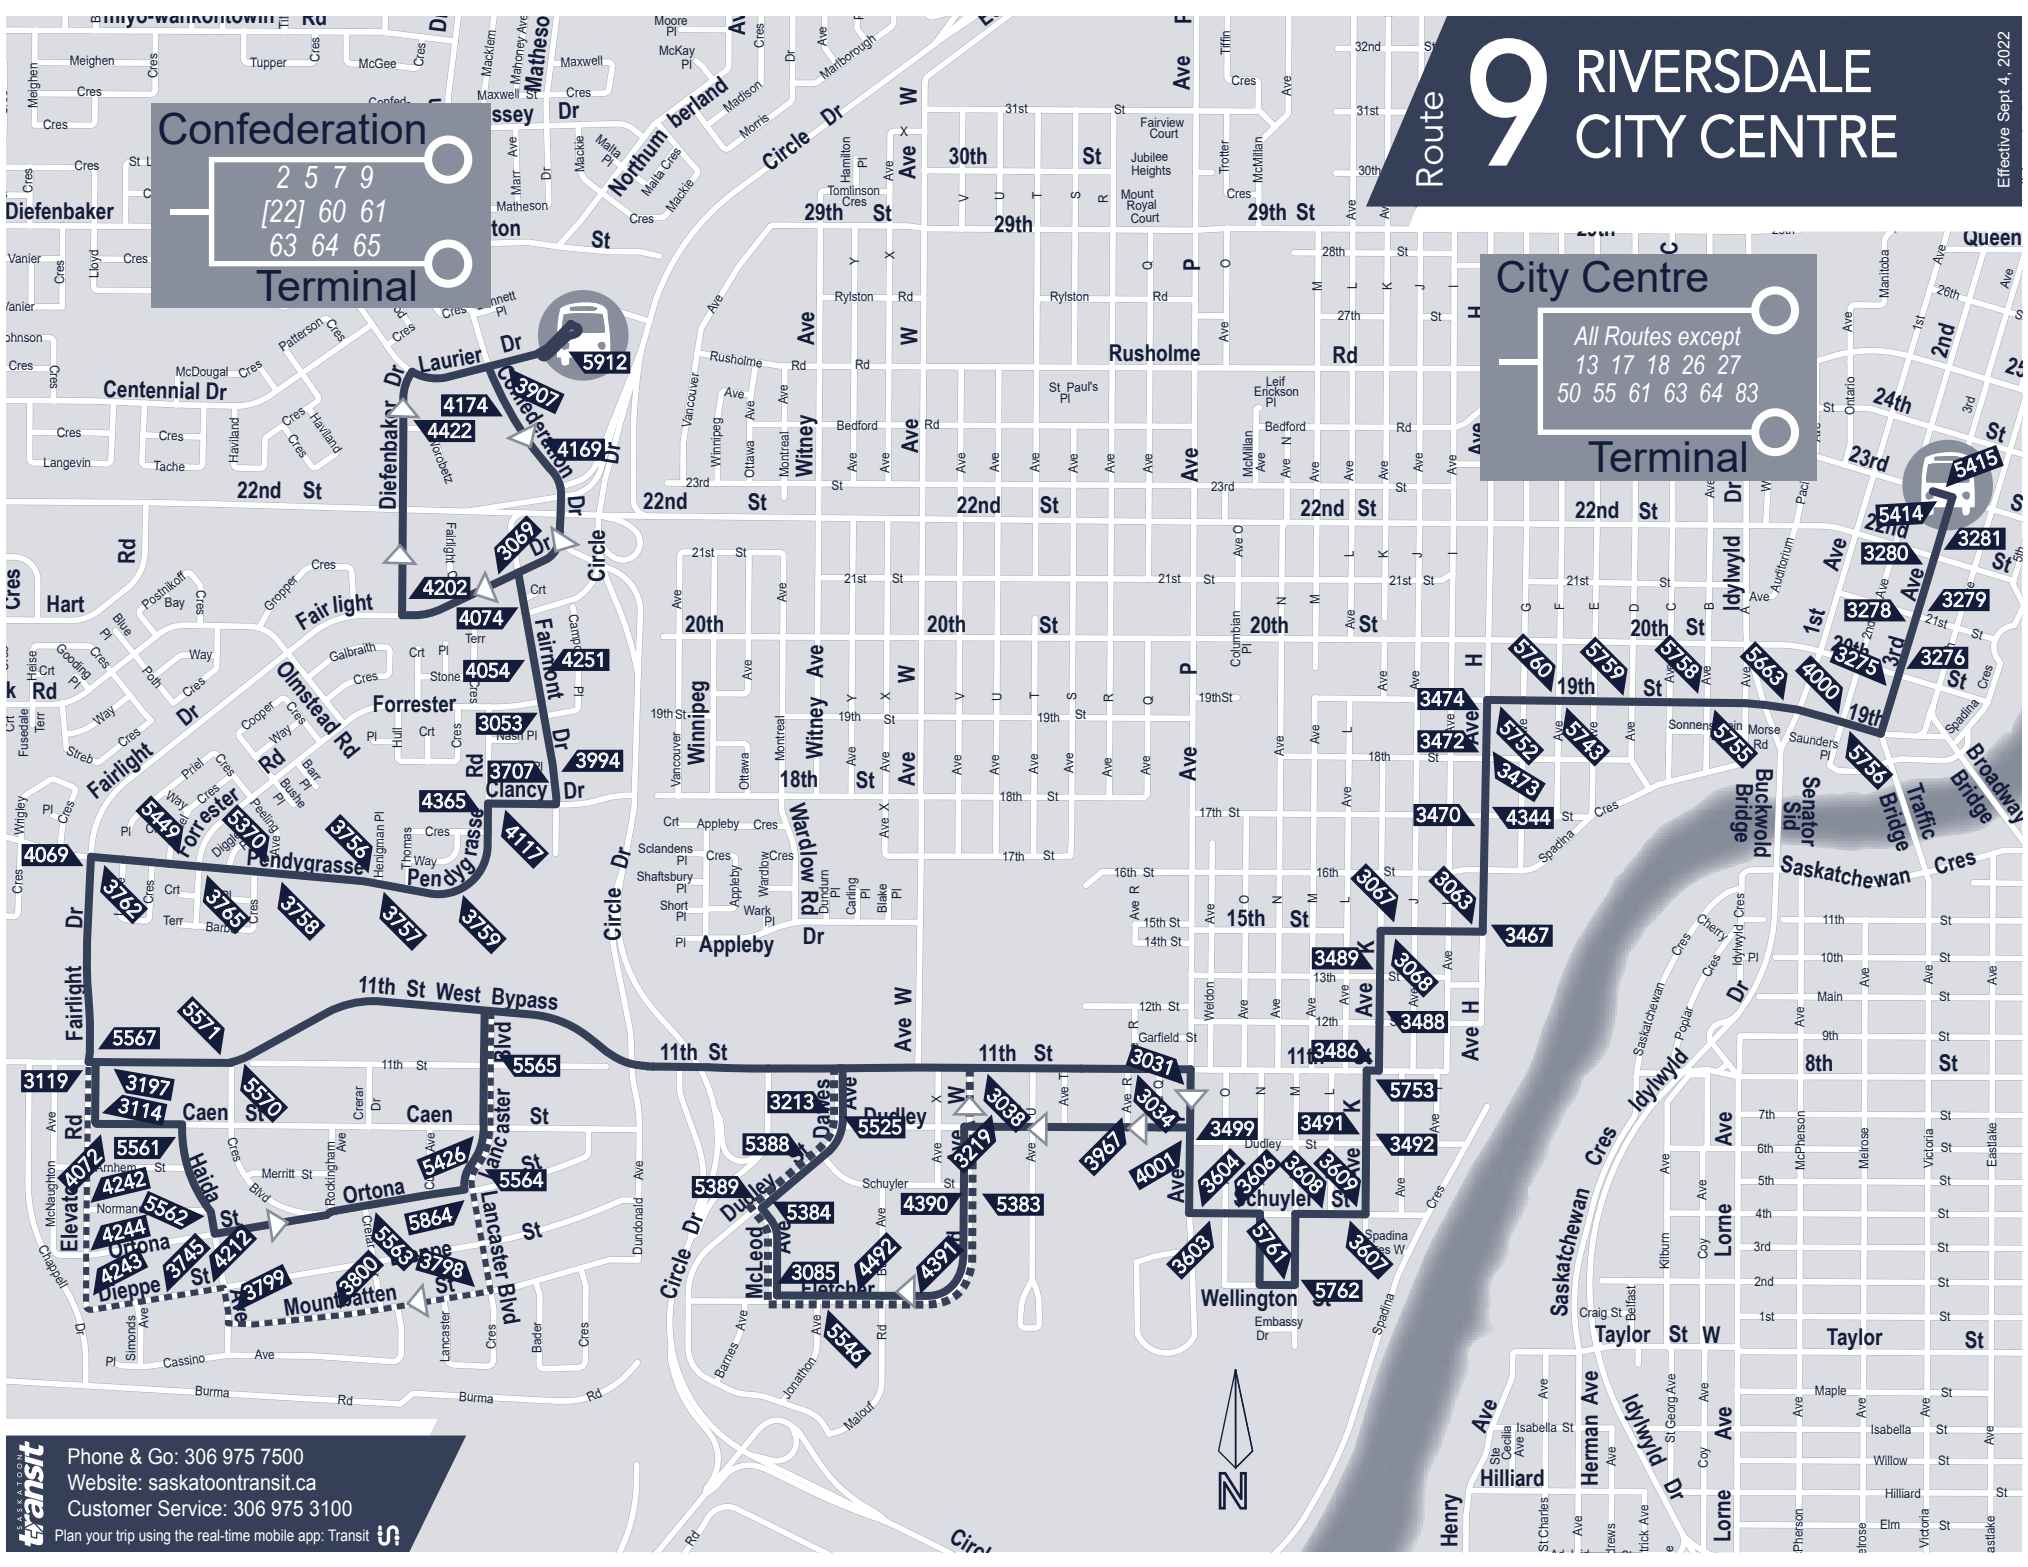

Route 9 RIVERSDALE CITY CENTRE

Effective Sept 4, 2022

Confederation Terminal
 2 5 7 9
 [22] 60 61
 63 64 65

City Centre Terminal
All Routes except
 13 17 18 26 27
 50 55 61 63 64 83

saskatoon transit
 Phone & Go: 306 975 7500
 Website: saskatoontransit.ca
 Customer Service: 306 975 3100
 Plan your trip using the real-time mobile app: Transit

All routes are fully accessible
G End of service, bus to garage
 * Continues as the Route 3
 ** M-F no trip at 16:54 & 17:54