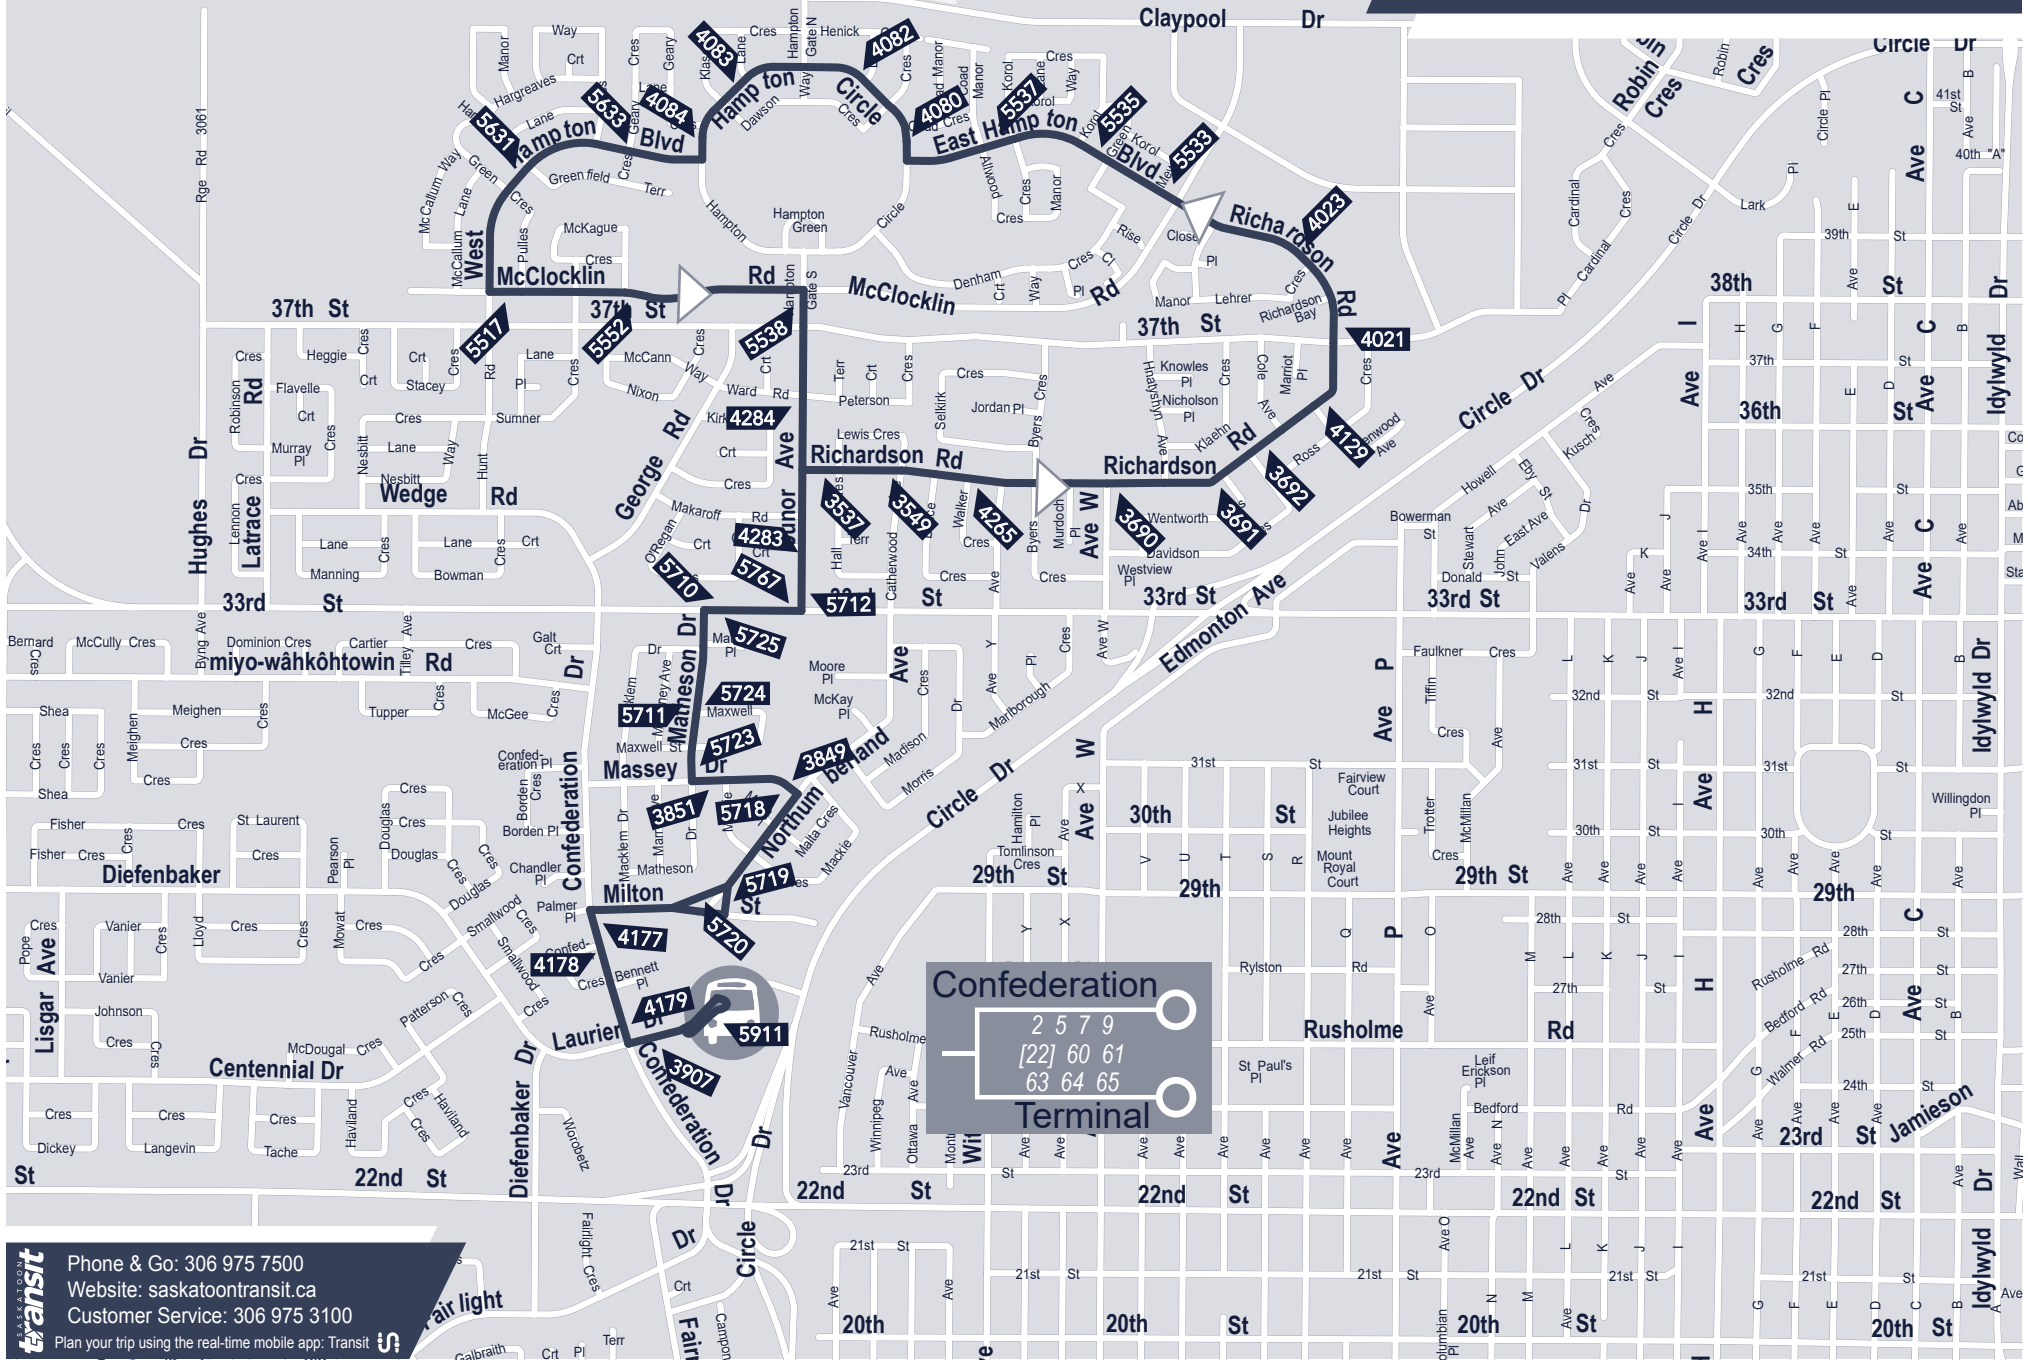

Route 63 HAMPTON VILLAGE CONFEDERATION

Effective Sept 4, 2022

Confederation
2 5 7 9
[22] 60 61
63 64 65
Terminal

saskatoon transit
Phone & Go: 306 975 7500
Website: saskatoontransit.ca
Customer Service: 306 975 3100
Plan your trip using the real-time mobile app: Transit